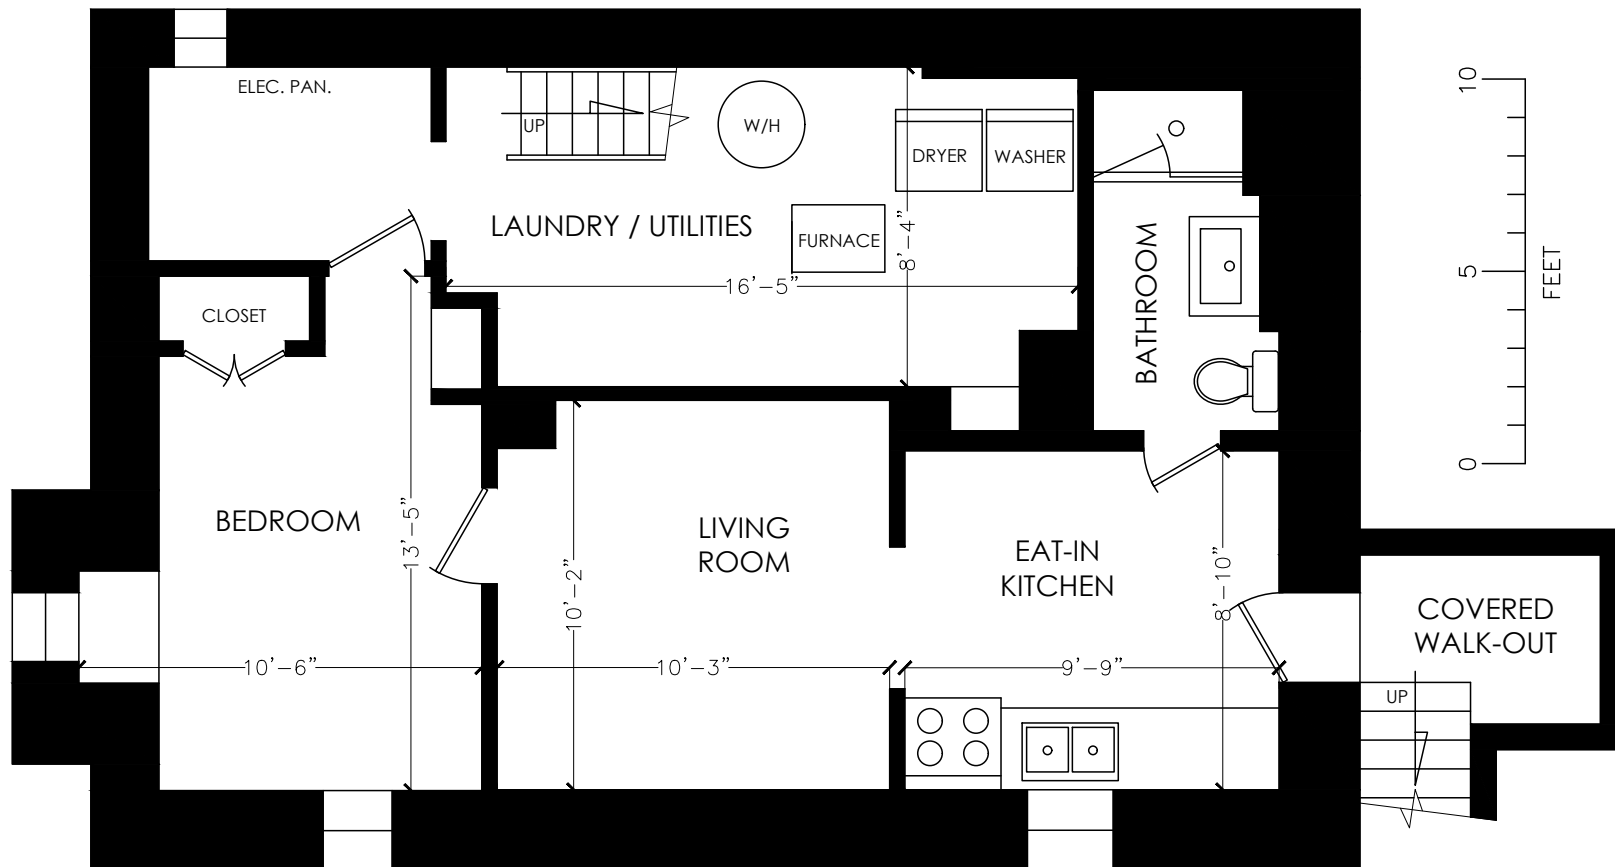

# 273 LAUDER AVENUE

**MAIN FLOOR**  
FLOOR AREA 842 SQUARE FEET

Please note: Measurements may not be 100% accurate. Floor plans are provided as a convenience and to be used as a guideline only.

# 273 LAUDER AVENUE

**SECOND FLOOR**  
FLOOR AREA 840 SQUARE FEET

Please note: Measurements may not be 100% accurate. Floor plans are provided as a convenience and to be used as a guideline only.

# 273 LAUDER AVENUE

**THIRD FLOOR**  
FLOOR AREA 437 SQUARE FEET

Please note: Measurements may not be 100% accurate. Floor plans are provided as a convenience and to be used as a guideline only.

# 273 LAUDER AVENUE

**BASEMENT UNIT**  
FLOOR AREA 754 SQUARE FEET

Please note: Measurements may not be 100% accurate. Floor plans are provided as a convenience and to be used as a guideline only.