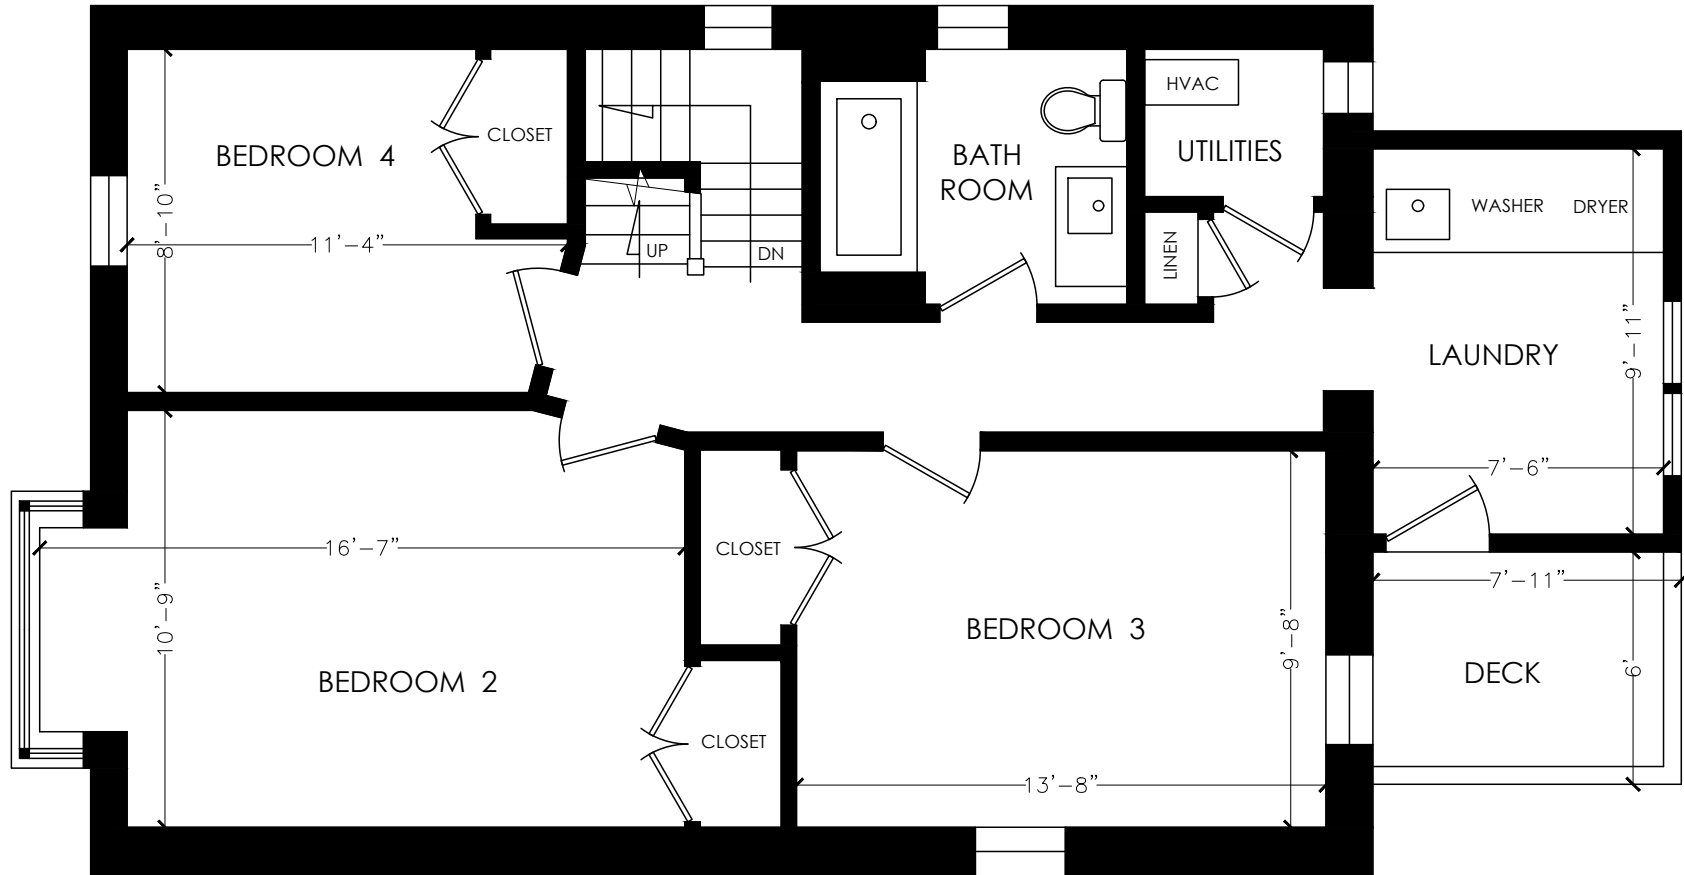

# 273 LAUDER AVENUE

**MAIN FLOOR**  
FLOOR AREA 842 SQUARE FEET

Please note: Measurements may not be 100% accurate. Floor plans are provided as a convenience and to be used as a guideline only.

# 273 LAUDER AVENUE

**SECOND FLOOR**  
FLOOR AREA 840 SQUARE FEET

Please note: Measurements may not be 100% accurate. Floor plans are provided as a convenience and to be used as a guideline only.

# 273 LAUDER AVENUE

**THIRD FLOOR**  
FLOOR AREA 437 SQUARE FEET

Please note: Measurements may not be 100% accurate. Floor plans are provided as a convenience and to be used as a guideline only.

# 273 LAUDER AVENUE

**BASEMENT UNIT**  
FLOOR AREA 754 SQUARE FEET

Please note: Measurements may not be 100% accurate. Floor plans are provided as a convenience and to be used as a guideline only.