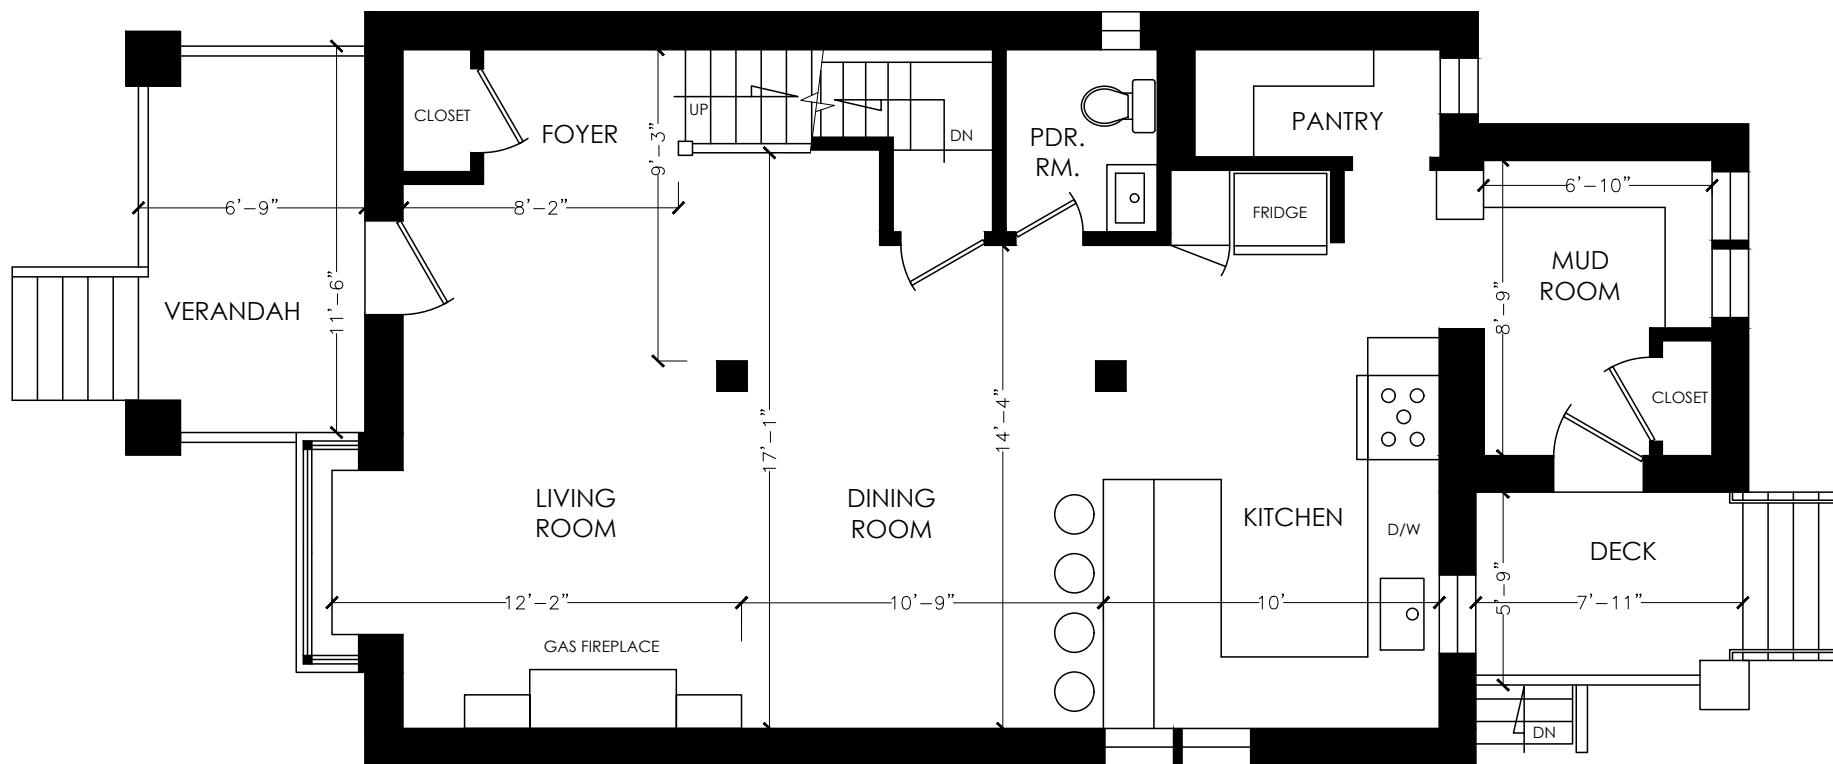

# 273 LAUDER AVENUE

**MAIN FLOOR**  
FLOOR AREA 842 SQUARE FEET

Please note: Measurements may not be 100% accurate. Floor plans are provided as a convenience and to be used as a guideline only.

# 273 LAUDER AVENUE

**SECOND FLOOR**  
FLOOR AREA 840 SQUARE FEET

Please note: Measurements may not be 100% accurate. Floor plans are provided as a convenience and to be used as a guideline only.

# 273 LAUDER AVENUE

**THIRD FLOOR**  
FLOOR AREA 437 SQUARE FEET

Please note: Measurements may not be 100% accurate. Floor plans are provided as a convenience and to be used as a guideline only.

# 273 LAUDER AVENUE

**BASEMENT UNIT**  
FLOOR AREA 754 SQUARE FEET

Please note: Measurements may not be 100% accurate. Floor plans are provided as a convenience and to be used as a guideline only.