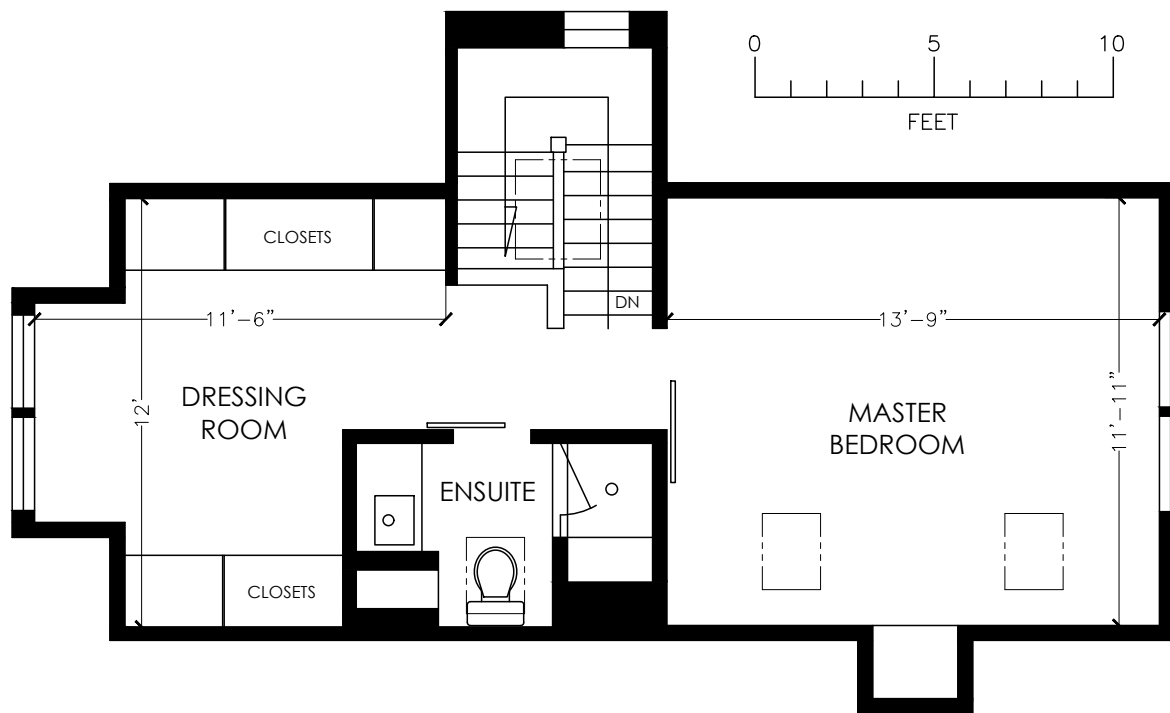

# 273 LAUDER AVENUE

**MAIN FLOOR**  
FLOOR AREA 842 SQUARE FEET

Please note: Measurements may not be 100% accurate. Floor plans are provided as a convenience and to be used as a guideline only.

# 273 LAUDER AVENUE

**SECOND FLOOR**  
FLOOR AREA 840 SQUARE FEET

Please note: Measurements may not be 100% accurate. Floor plans are provided as a convenience and to be used as a guideline only.

# 273 LAUDER AVENUE

**THIRD FLOOR**  
FLOOR AREA 437 SQUARE FEET

Please note: Measurements may not be 100% accurate. Floor plans are provided as a convenience and to be used as a guideline only.

# 273 LAUDER AVENUE

**BASEMENT UNIT**  
FLOOR AREA 754 SQUARE FEET

Please note: Measurements may not be 100% accurate. Floor plans are provided as a convenience and to be used as a guideline only.