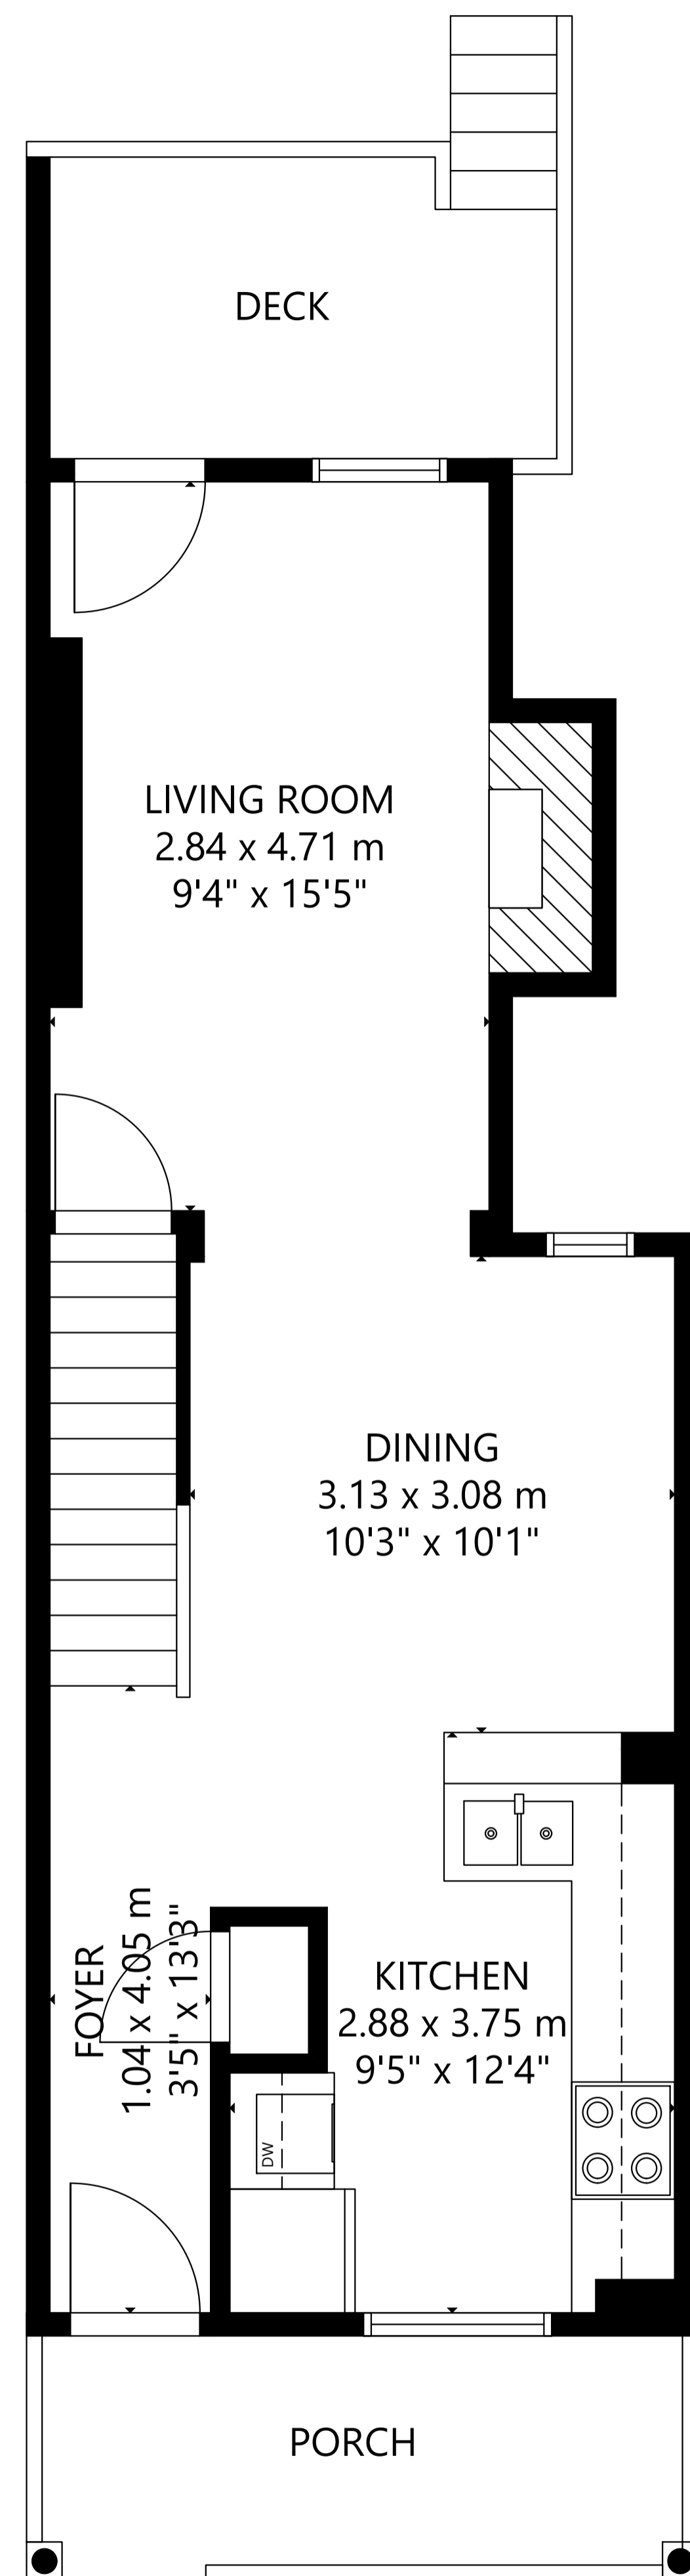

43 Strathcona Avenue

FLOOR 1

FLOOR 2

FLOOR 3

FLOOR 4

GROSS INTERNAL AREA
TOTAL: 1,719 sq ft/ 159 m²
FLOOR 1: 414 sq ft/ 38 m², FLOOR 2: 462 sq ft/ 43 m²
FLOOR 3: 464 sq ft/ 43 m², FLOOR 4: 379 sq ft/ 35 m²
SIZE AND DIMENSIONS ARE APPROXIMATE, ACTUAL MAY VARY.