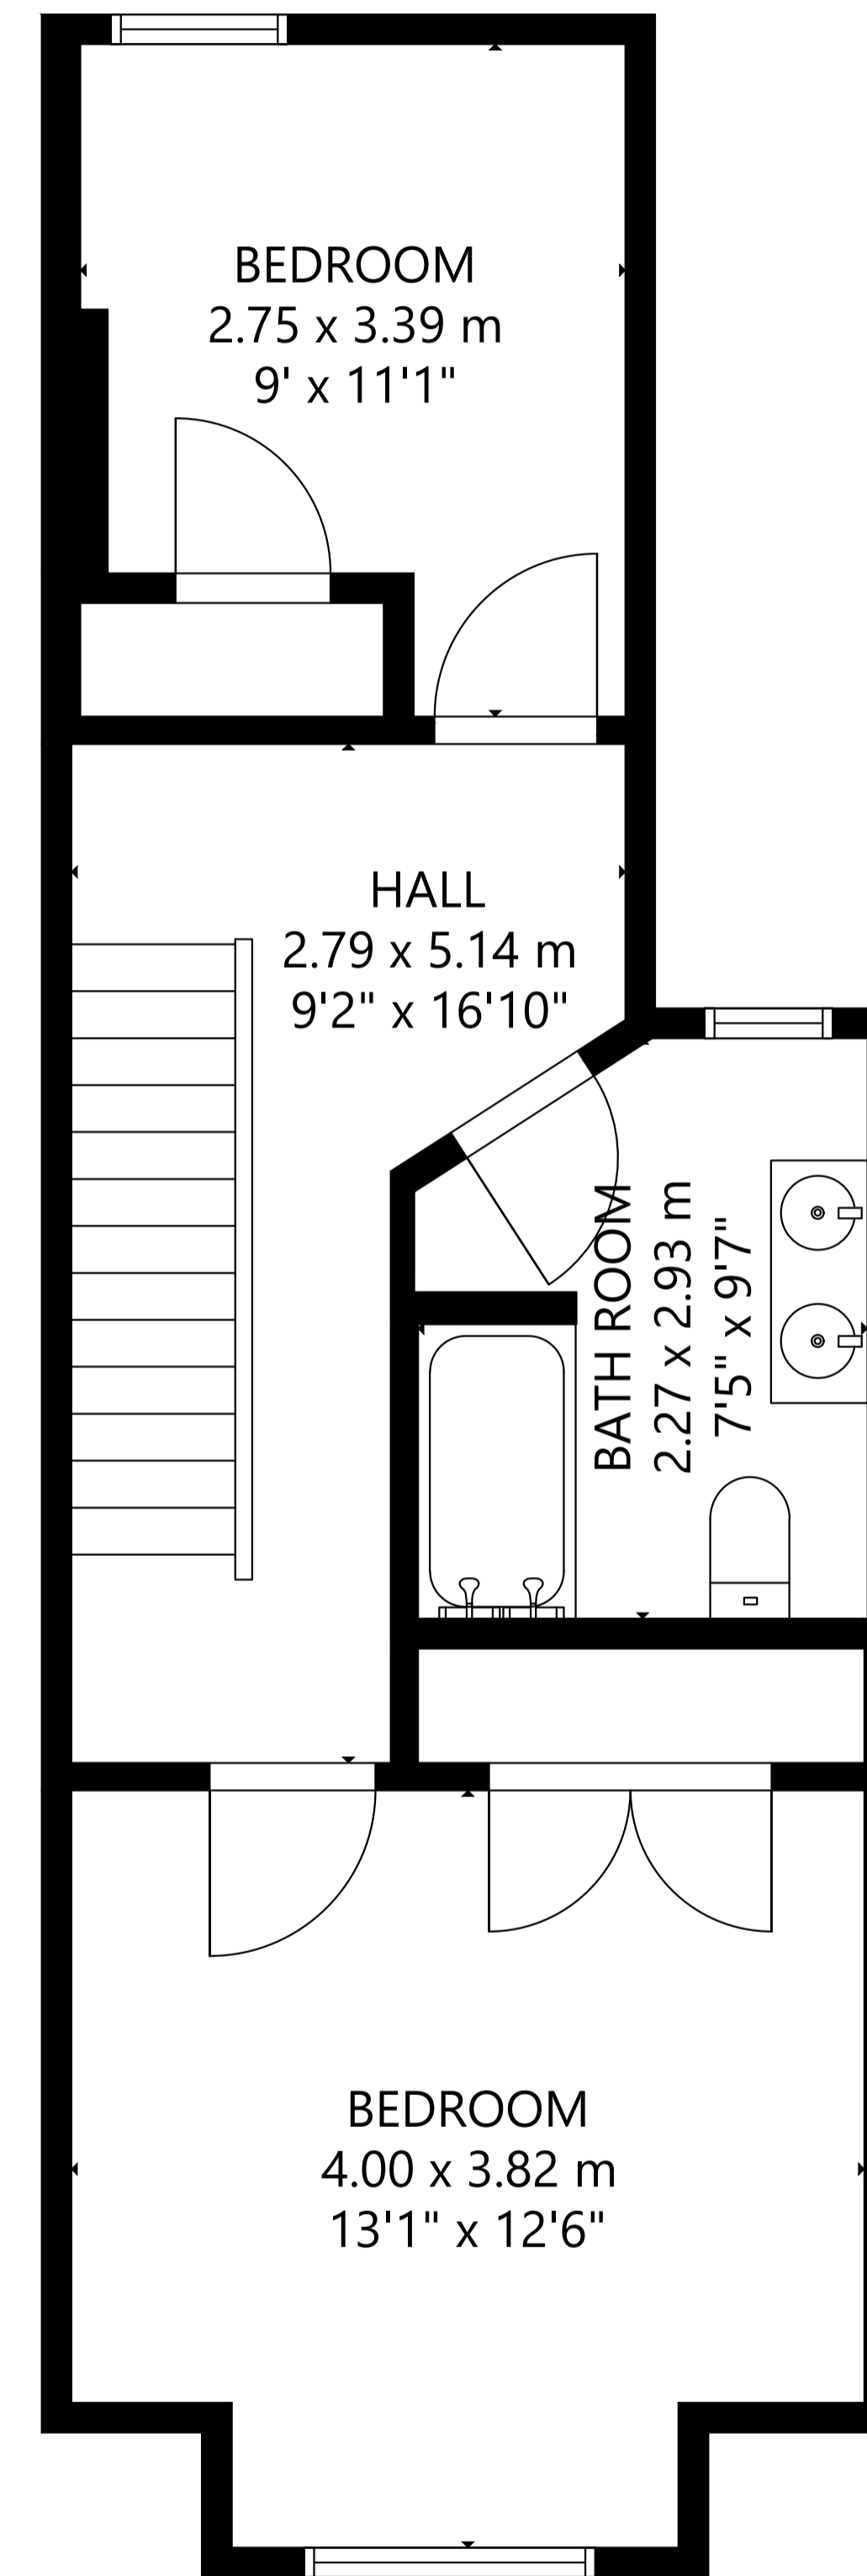

43 Strathcona Avenue

FLOOR 1

FLOOR 2

FLOOR 3

FLOOR 4

GROSS INTERNAL AREA
TOTAL: 1,719 sq ft/ 159 m²
FLOOR 1: 414 sq ft/ 38 m², FLOOR 2: 462 sq ft/ 43 m²
FLOOR 3: 464 sq ft/ 43 m², FLOOR 4: 379 sq ft/ 35 m²
SIZE AND DIMENSIONS ARE APPROXIMATE, ACTUAL MAY VARY.