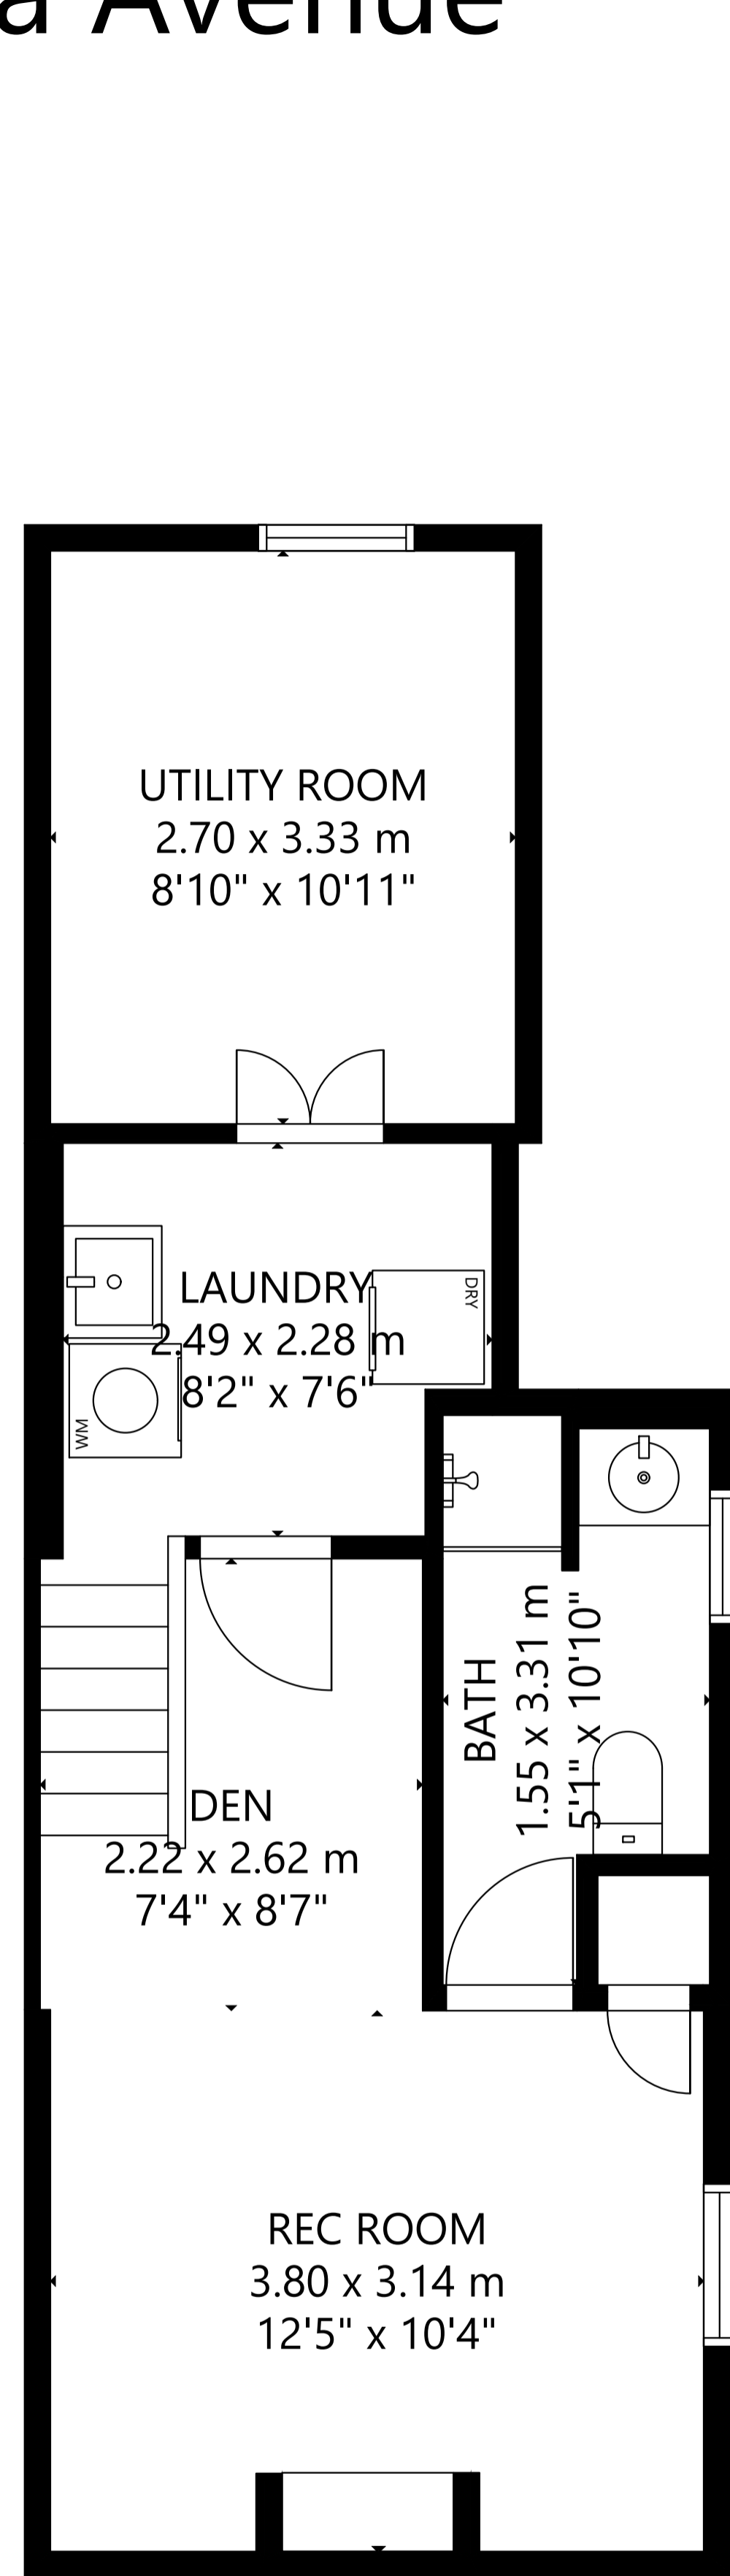

43 Strathcona Avenue

FLOOR 1

FLOOR 2

FLOOR 3

FLOOR 4

GROSS INTERNAL AREA
TOTAL: 1,719 sq ft/ 159 m²
FLOOR 1: 414 sq ft/ 38 m², FLOOR 2: 462 sq ft/ 43 m²
FLOOR 3: 464 sq ft/ 43 m², FLOOR 4: 379 sq ft/ 35 m²
SIZE AND DIMENSIONS ARE APPROXIMATE, ACTUAL MAY VARY.