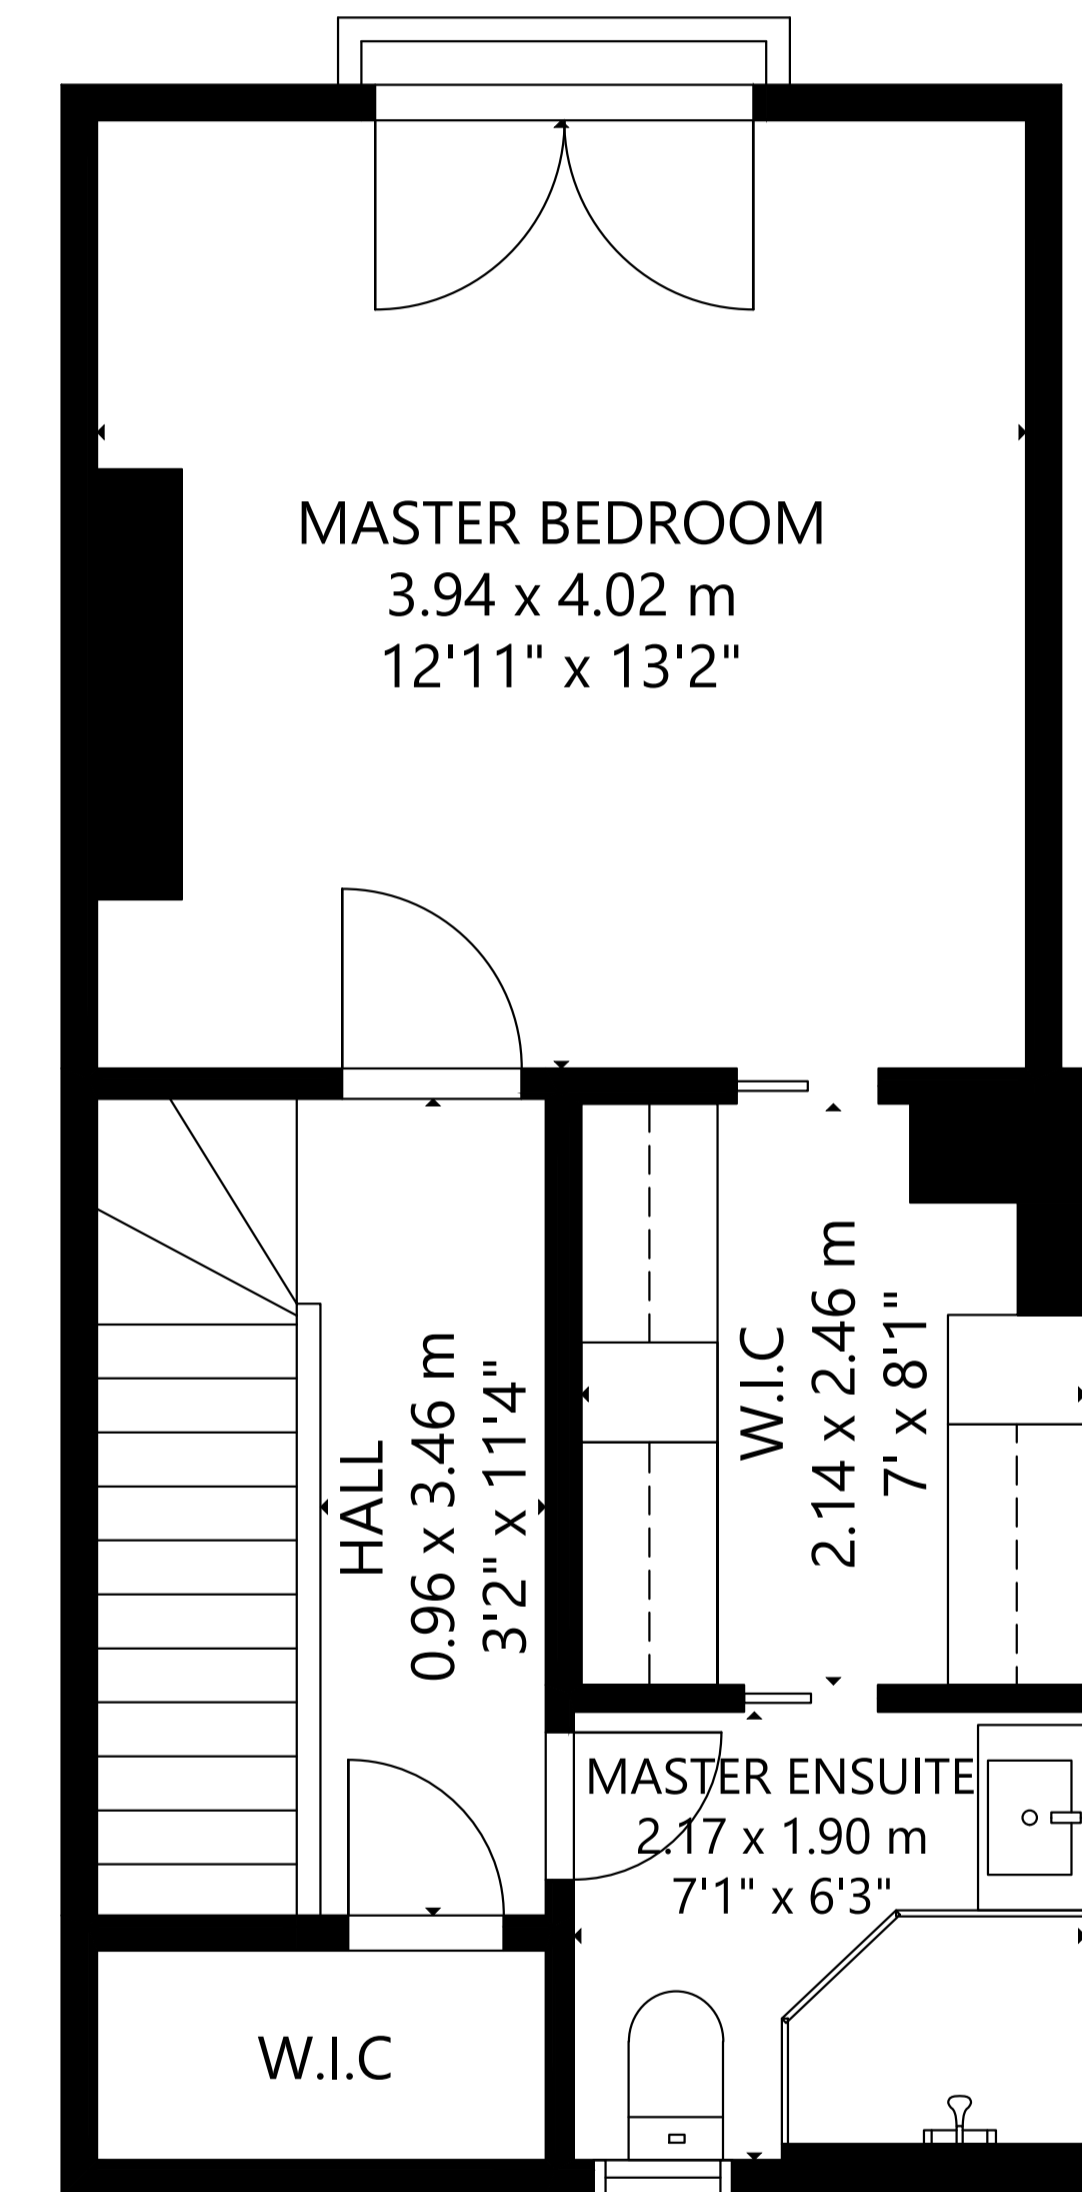

43 Strathcona Avenue

FLOOR 1

FLOOR 2

FLOOR 3

FLOOR 4

GROSS INTERNAL AREA
TOTAL: 1,719 sq ft/ 159 m²
FLOOR 1: 414 sq ft/ 38 m², FLOOR 2: 462 sq ft/ 43 m²
FLOOR 3: 464 sq ft/ 43 m², FLOOR 4: 379 sq ft/ 35 m²
SIZE AND DIMENSIONS ARE APPROXIMATE, ACTUAL MAY VARY.