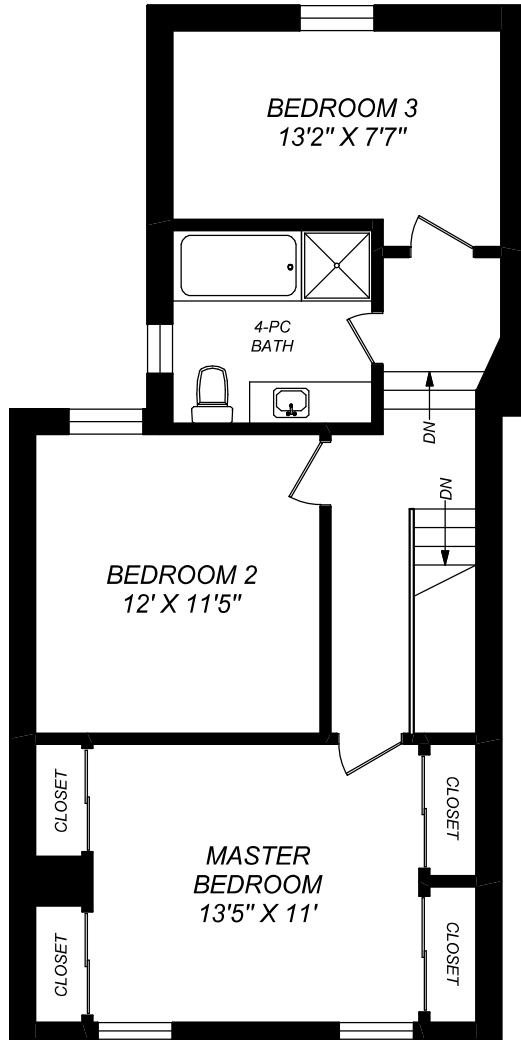

68 SAULTER STREET

MAIN FLOOR
787 SQUARE FEET

SECOND FLOOR
745 SQUARE FEET

LOWER LEVEL
544 SQUARE FEET

truPlan

416 573 2096

E & O.E.

Floor plan may not be 100% accurate.