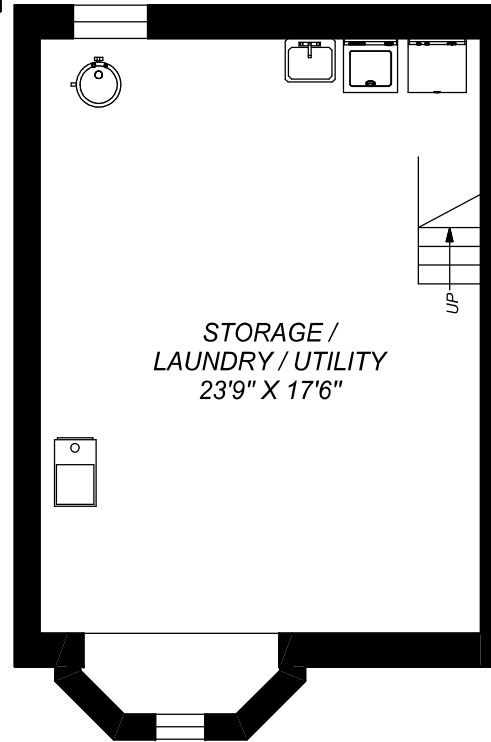

68 SAULTER STREET

MAIN FLOOR
787 SQUARE FEET

SECOND FLOOR
745 SQUARE FEET

LOWER LEVEL
544 SQUARE FEET

truPlan

416 573 2096

E & O.E.

Floor plan may not be 100% accurate.