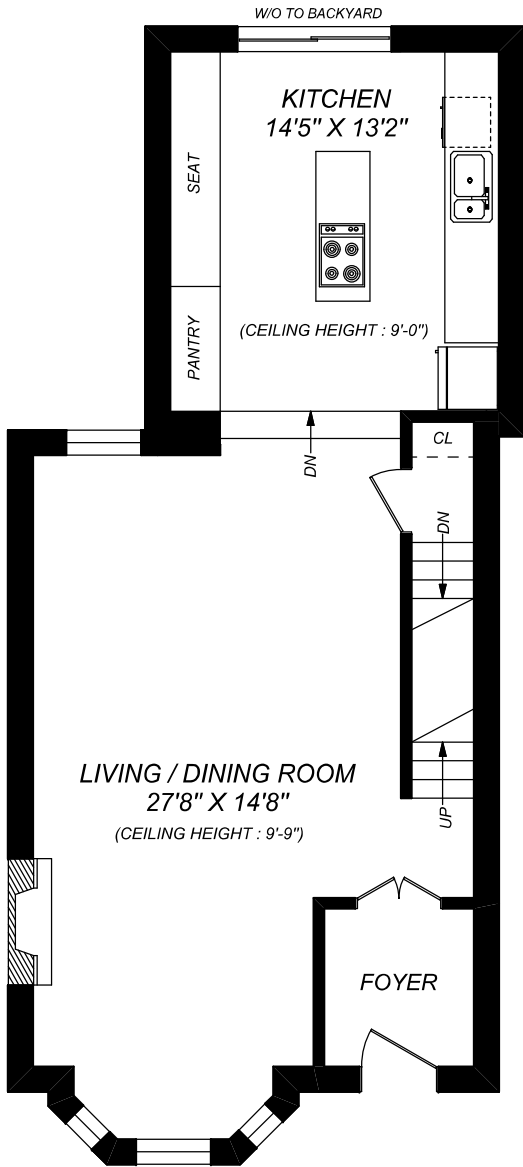

68 SAULTER STREET

MAIN FLOOR
787 SQUARE FEET

SECOND FLOOR
745 SQUARE FEET

LOWER LEVEL
544 SQUARE FEET

truPlan

416 573 2096

E & O.E.

Floor plan may not be 100% accurate.