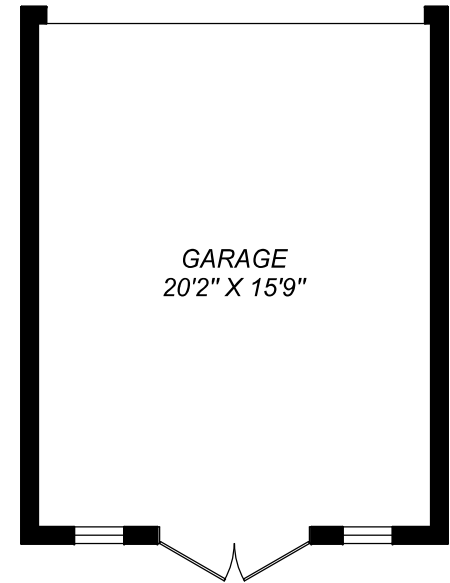

68 SAULTER STREET

MAIN FLOOR
787 SQUARE FEET

SECOND FLOOR
745 SQUARE FEET

LOWER LEVEL
544 SQUARE FEET

truPlan

416 573 2096

E & O.E.

Floor plan may not be 100% accurate.