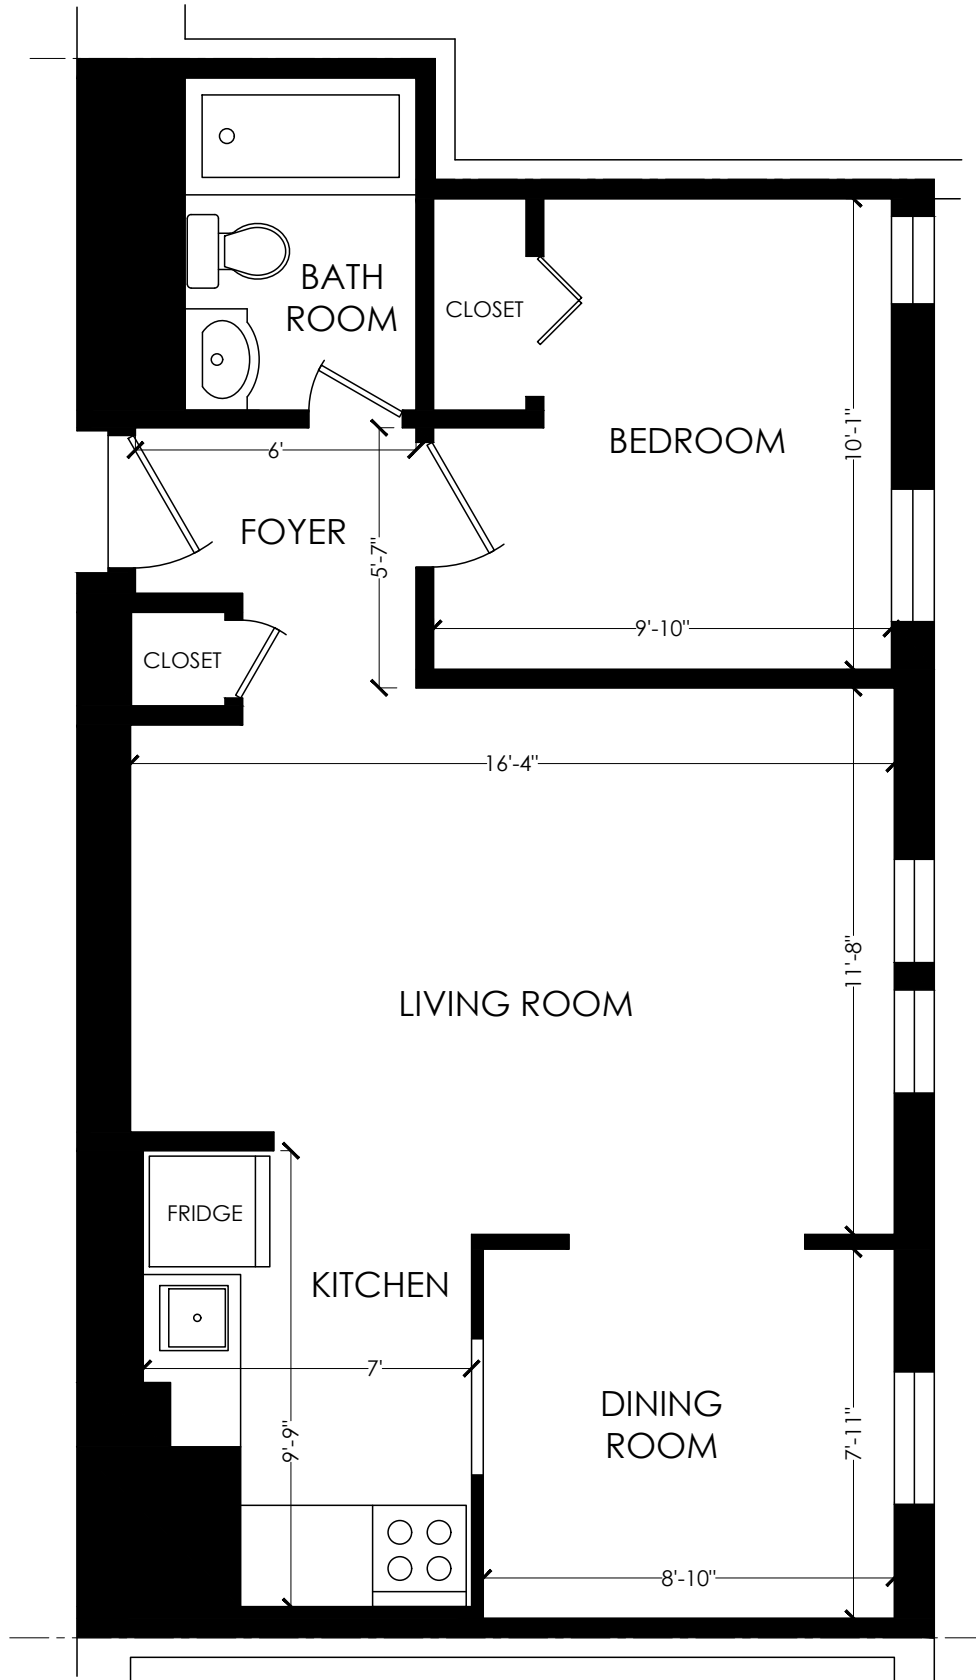

114 VAUGHAN ROAD, SUITE 203

Please note: Measurements may not be 100% accurate. Floor plans are provided as a convenience and to be used as a guideline only.

FLOOR AREA 590 SQ.FT.