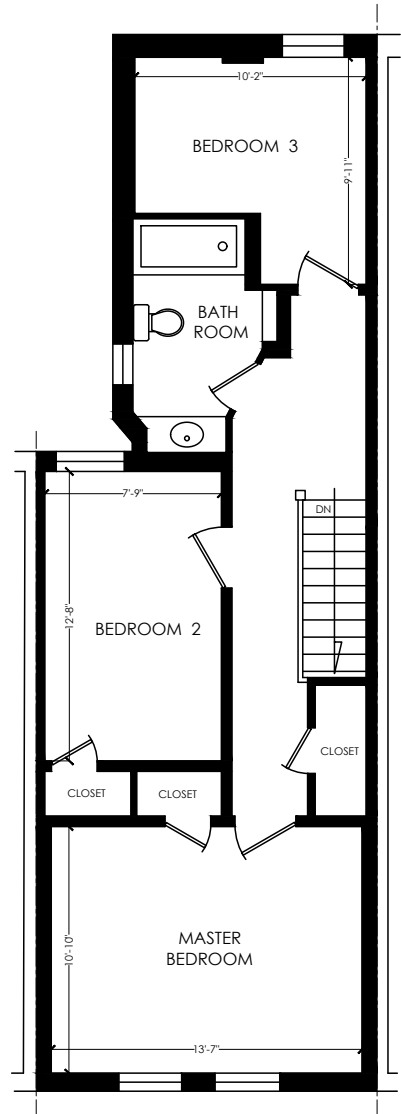

110 ARMSTRONG AVENUE

BASEMENT
FLOOR AREA 714 SQUARE FEET

MAIN FLOOR
FLOOR AREA 714 SQUARE FEET

SECOND FLOOR
FLOOR AREA 628 SQUARE FEET

Please note: Measurements may not be 100% accurate. Floor plans are provided as a convenience and to be used as a guideline only.