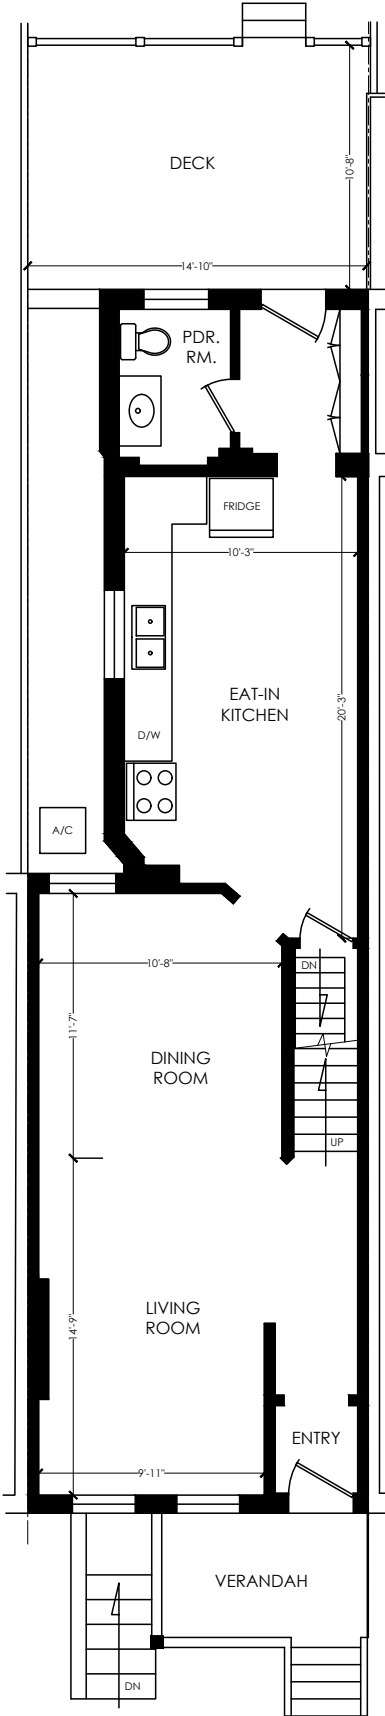

110 ARMSTRONG AVENUE

BASEMENT
FLOOR AREA 714 SQUARE FEET

MAIN FLOOR
FLOOR AREA 714 SQUARE FEET

SECOND FLOOR
FLOOR AREA 628 SQUARE FEET

Please note: Measurements may not be 100% accurate. Floor plans are provided as a convenience and to be used as a guideline only.