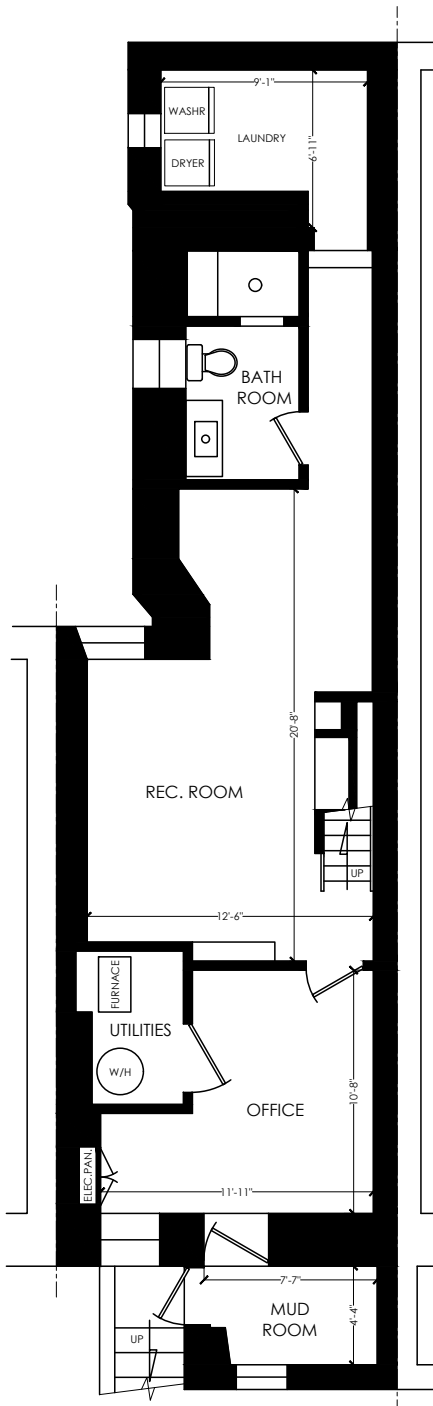

110 ARMSTRONG AVENUE

BASEMENT
FLOOR AREA 714 SQUARE FEET

MAIN FLOOR
FLOOR AREA 714 SQUARE FEET

SECOND FLOOR
FLOOR AREA 628 SQUARE FEET

Please note: Measurements may not be 100% accurate. Floor plans are provided as a convenience and to be used as a guideline only.