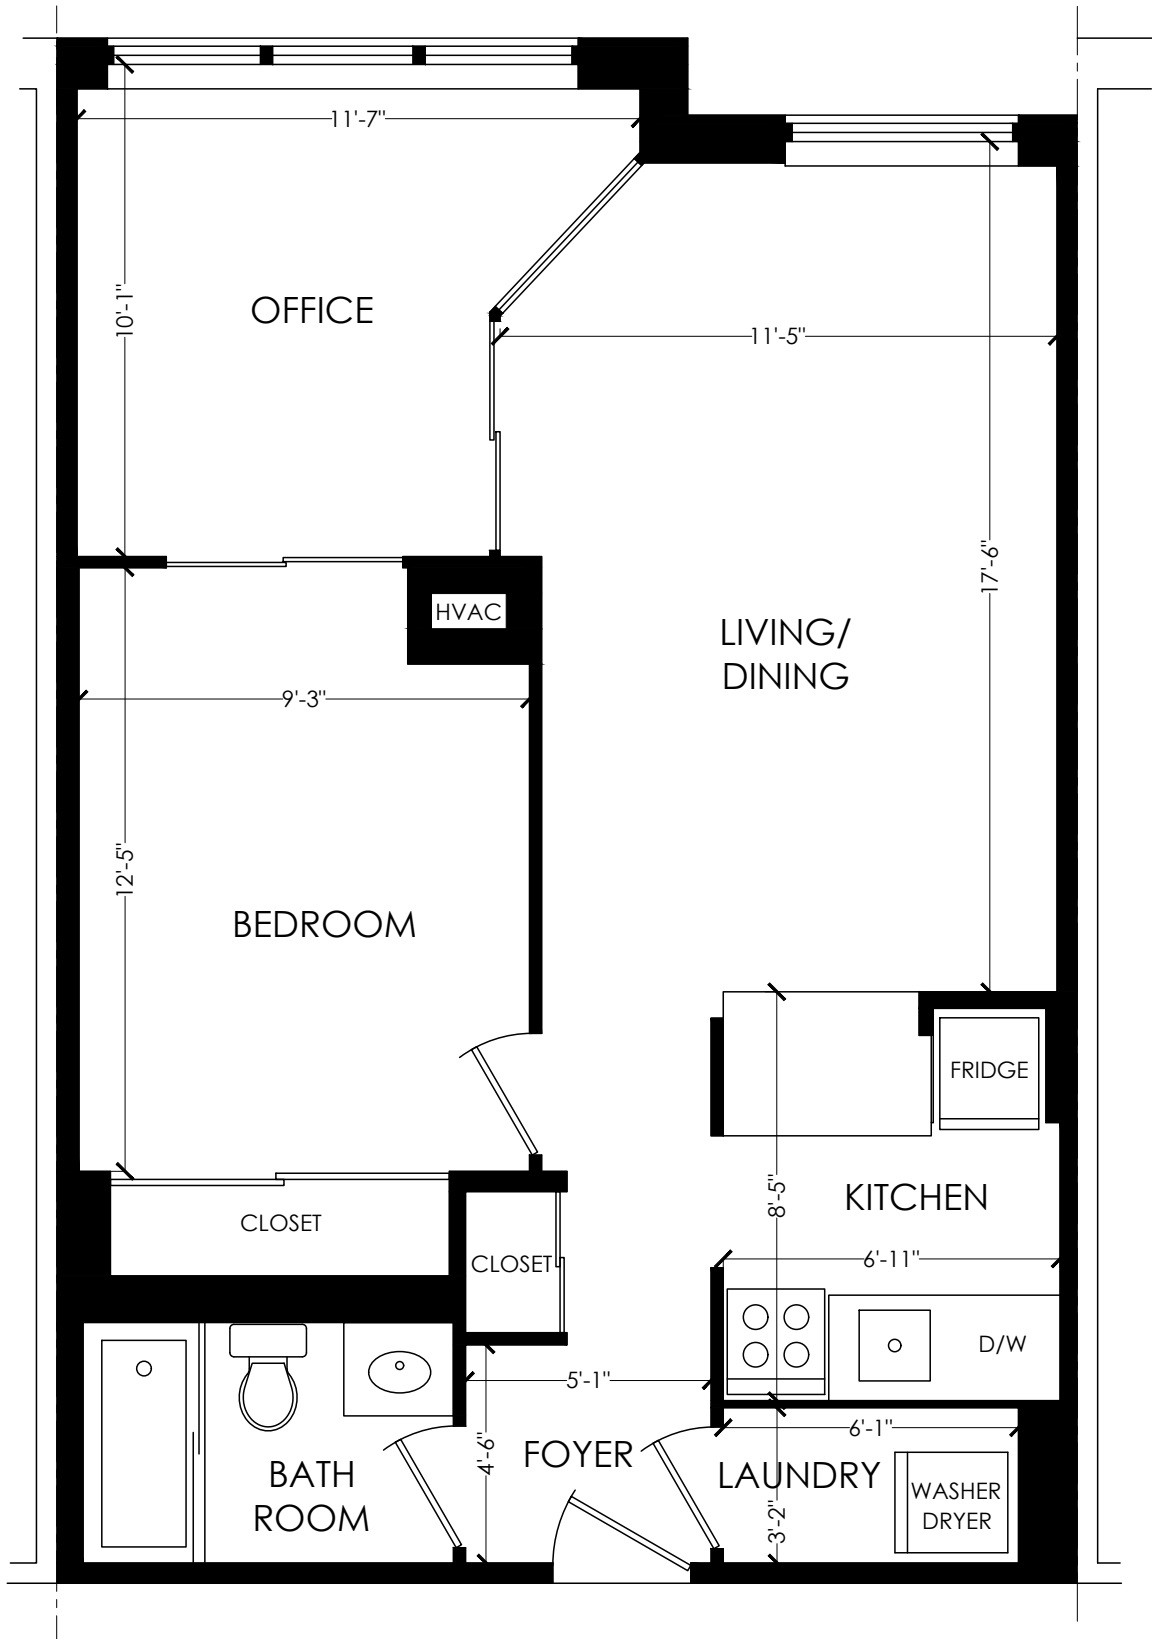

633 BAY STREET, SUITE 602

Please note: Measurements may not be 100% accurate. Floor plans are provided as a convenience and to be used as a guideline only.

FLOOR AREA 652 SQ.FT.