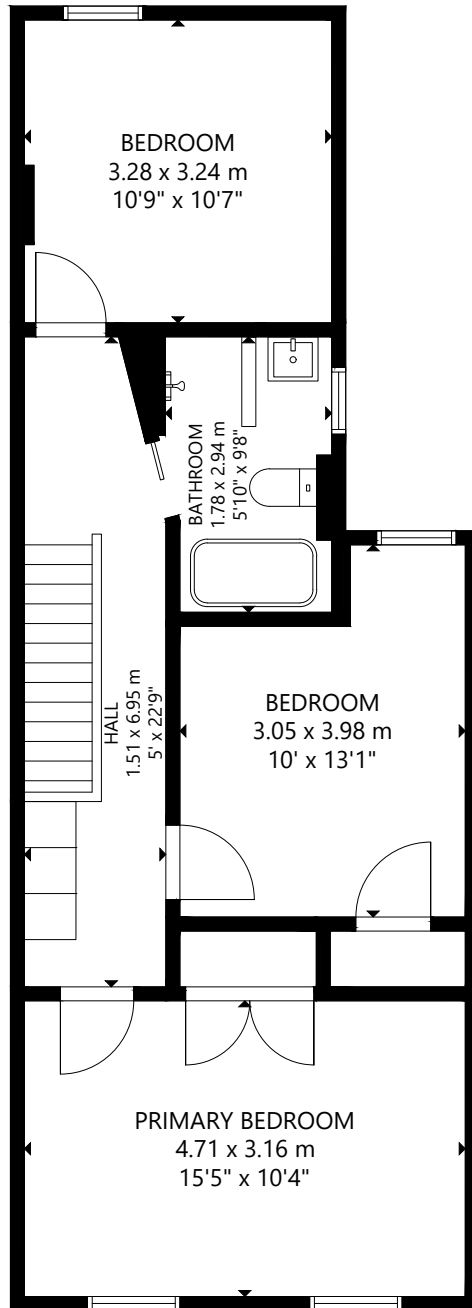

GROSS INTERNAL AREA
TOTAL: 168 m²/1,803 sq ft
MAIN FLOOR: 57 m²/609 sq ft, SECOND FLOOR: 56 m²/605 sq ft
LOWER LEVEL: 55 m²/589 sq ft
TOTAL: 168 m²/1,803 sq ft
SIZE AND DIMENSIONS ARE APPROXIMATE, ACTUAL MAY VARY.

78 WINNIFRED AVENUE

GROSS INTERNAL AREA
TOTAL: 168 m²/1,803 sq ft
MAIN FLOOR: 57 m²/609 sq ft, SECOND FLOOR: 56 m²/605 sq ft
LOWER LEVEL: 55 m²/589 sq ft
TOTAL: 168 m²/1,803 sq ft
SIZE AND DIMENSIONS ARE APPROXIMATE, ACTUAL MAY VARY.