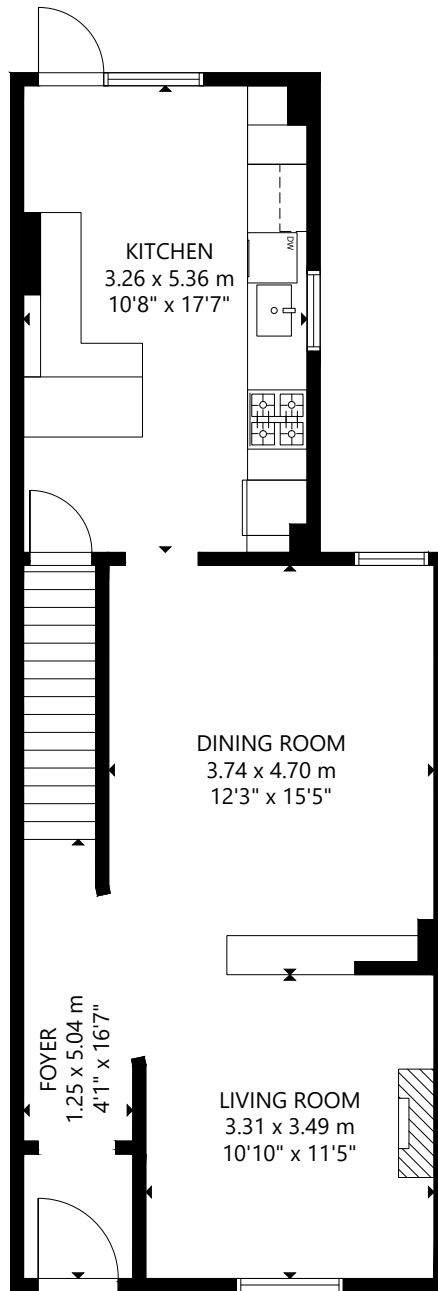

GROSS INTERNAL AREA
TOTAL: 168 m²/1,803 sq ft
MAIN FLOOR: 57 m²/609 sq ft, SECOND FLOOR: 56 m²/605 sq ft
LOWER LEVEL: 55 m²/589 sq ft
TOTAL: 168 m²/1,803 sq ft
SIZE AND DIMENSIONS ARE APPROXIMATE, ACTUAL MAY VARY.

78 WINNIFRED AVENUE

GROSS INTERNAL AREA
TOTAL: 168 m²/1,803 sq ft
MAIN FLOOR: 57 m²/609 sq ft, SECOND FLOOR: 56 m²/605 sq ft
LOWER LEVEL: 55 m²/589 sq ft
TOTAL: 168 m²/1,803 sq ft
SIZE AND DIMENSIONS ARE APPROXIMATE, ACTUAL MAY VARY.