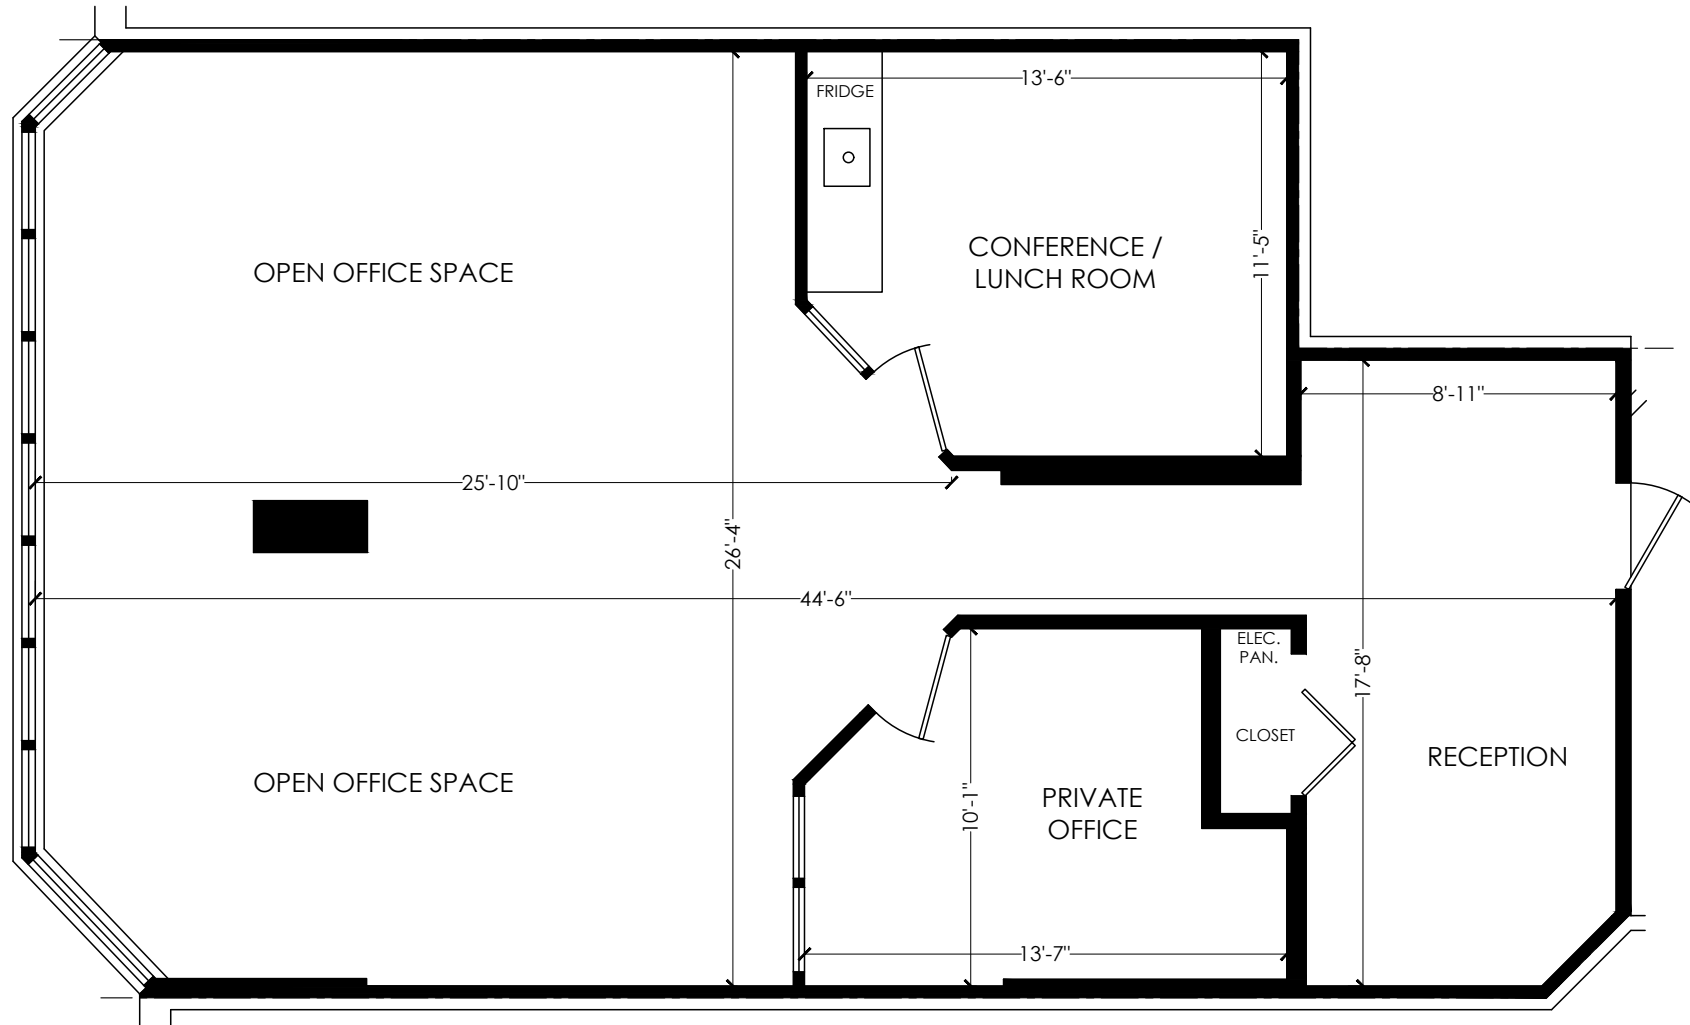

120 CARLTON STREET, SUITE 305

FLOOR AREA: 1136 SQ. FT.

Please note: Measurements may not be 100% accurate. Floor plans are provided as a convenience and to be used as a guideline only.