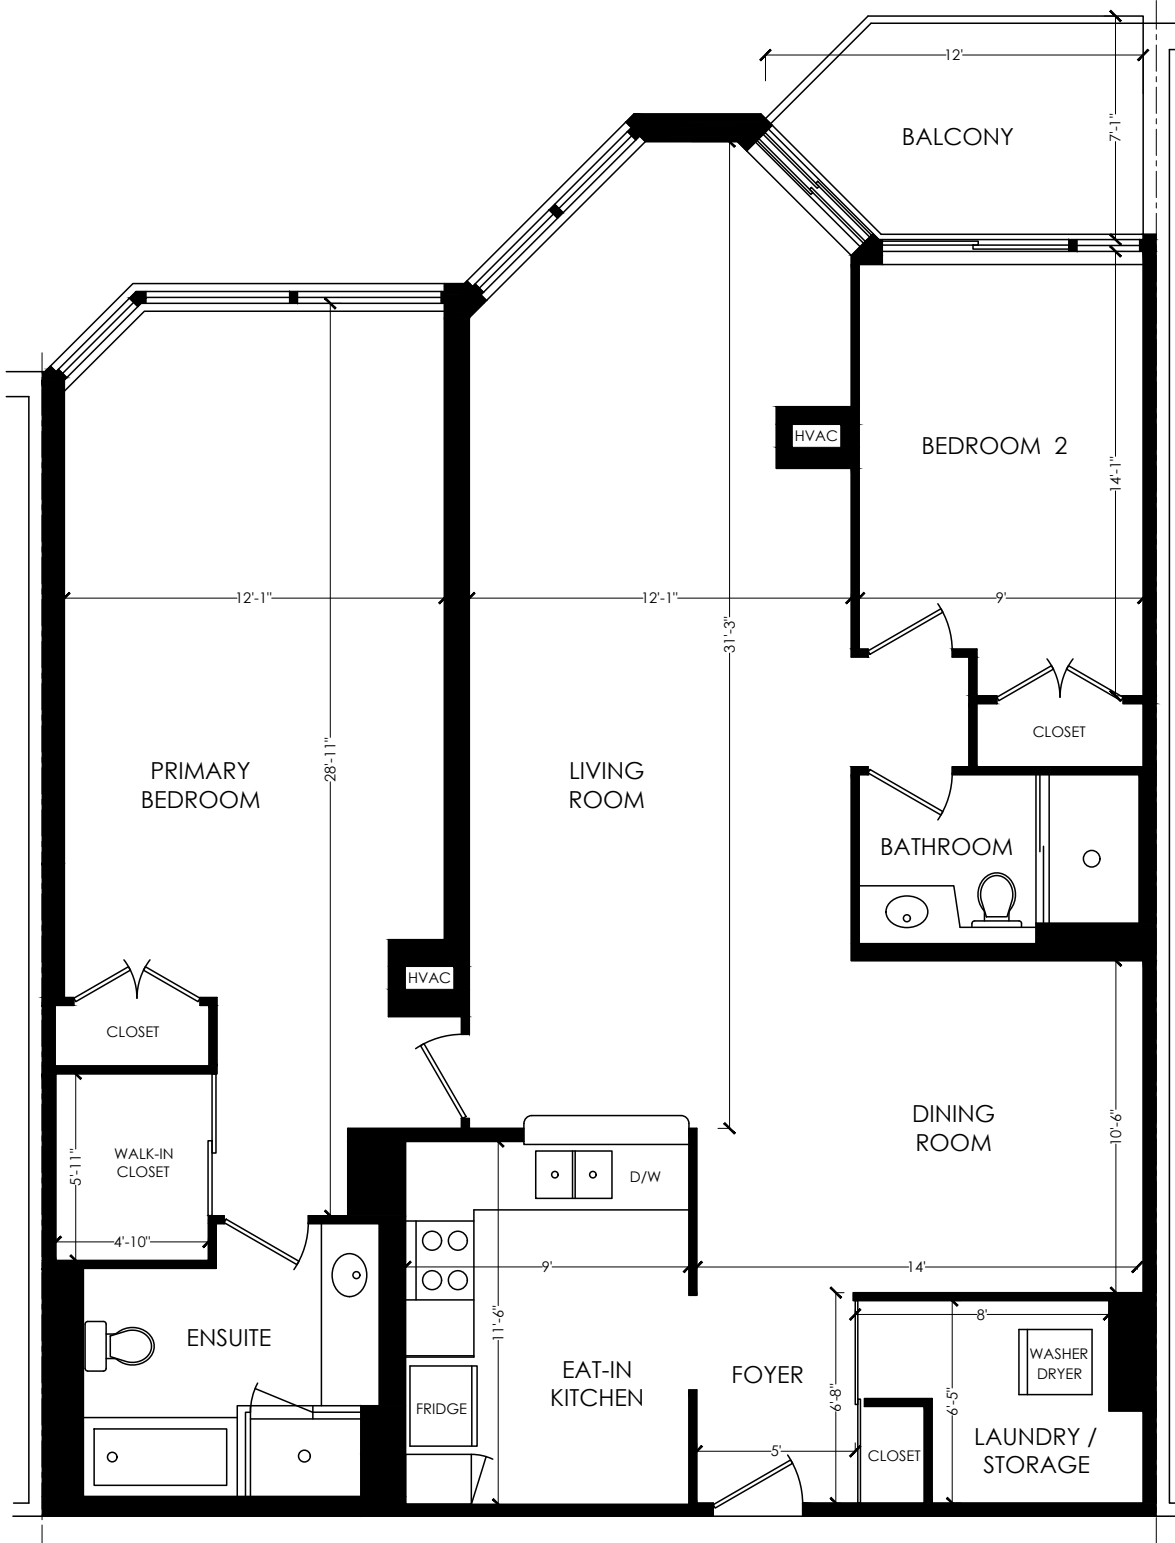

168 BONIS AVENUE, SUITE 908

Please note: Measurements may not be 100% accurate. Floor plans are provided as a convenience and to be used as a guideline only.

FLOOR AREA EXCLUDING BALCONY 1438 SQ.FT.
BALCONY AREA 71 SQ FT