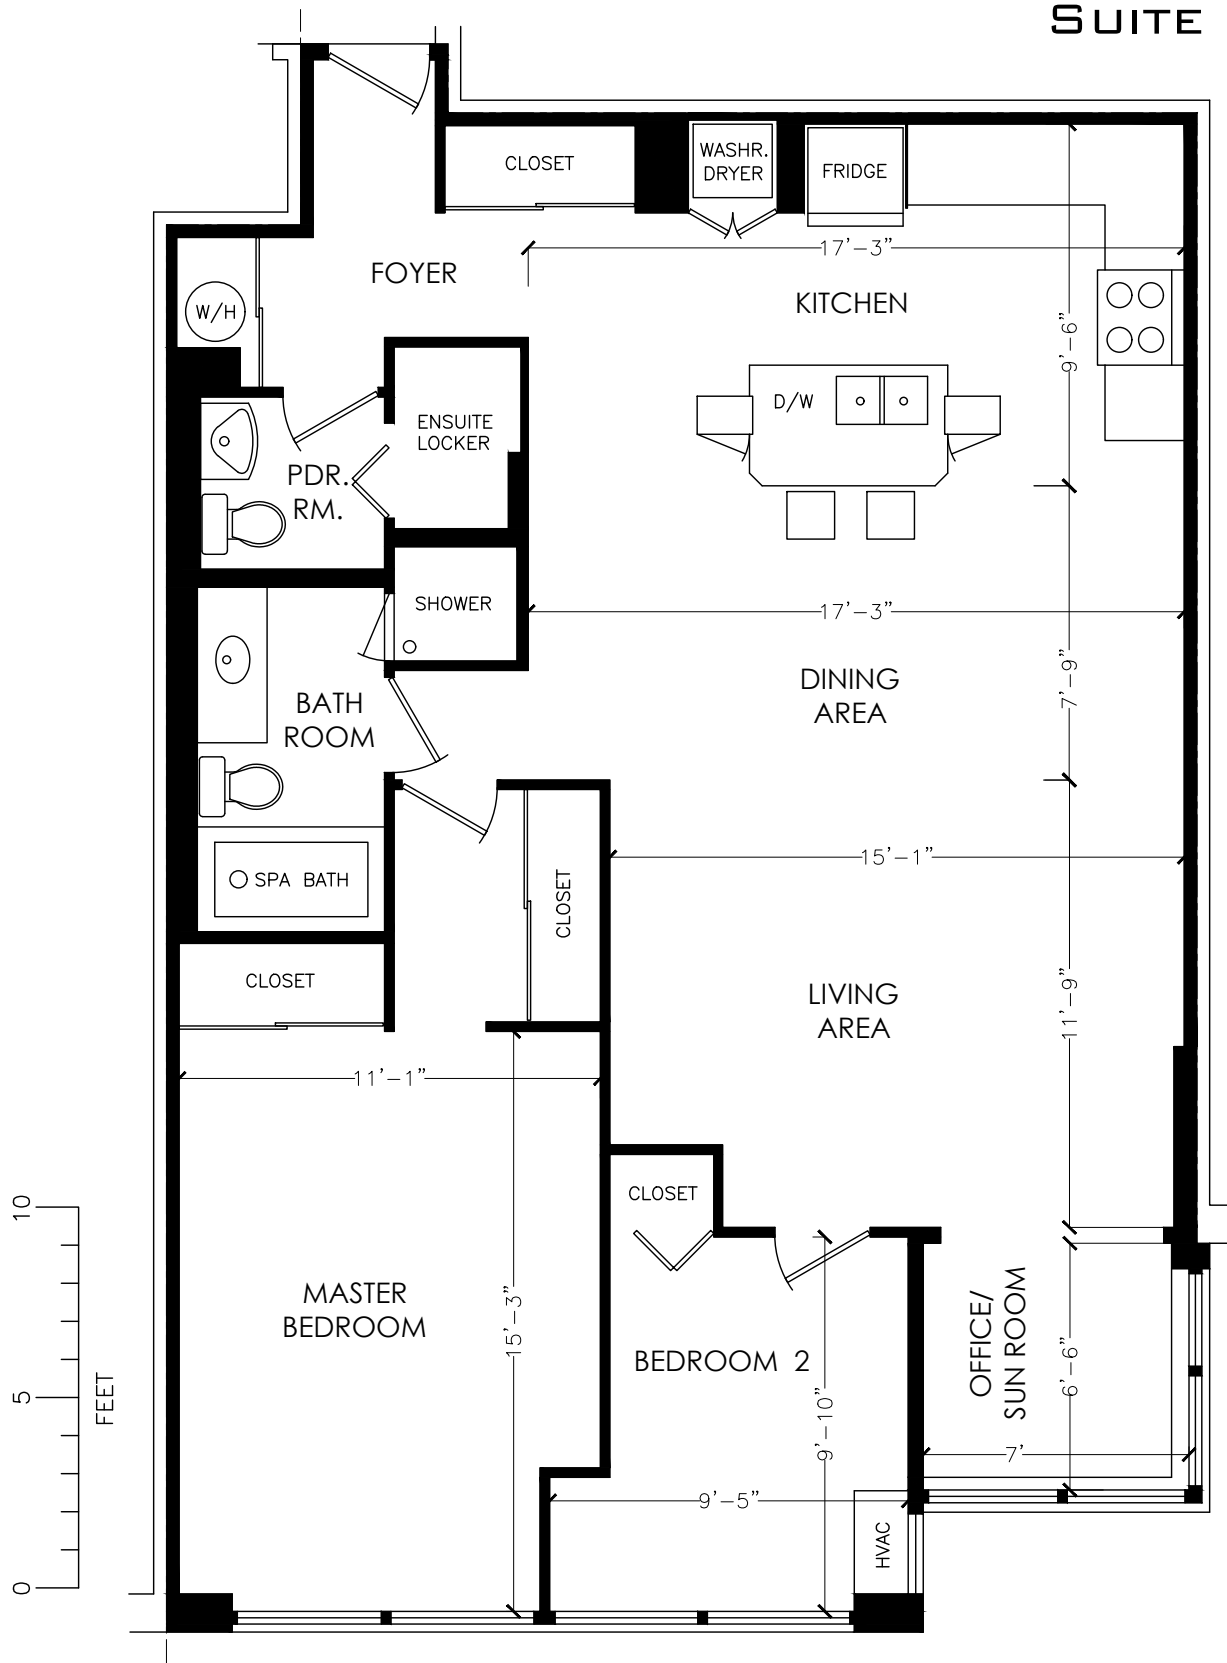

65 SCADDING AVENUE SUITE 804

Please note: Measurements may not be 100% accurate. Floor plans are provided as a convenience and to be used as a guideline only.

FLOOR AREA 1056 SQUARE FEET