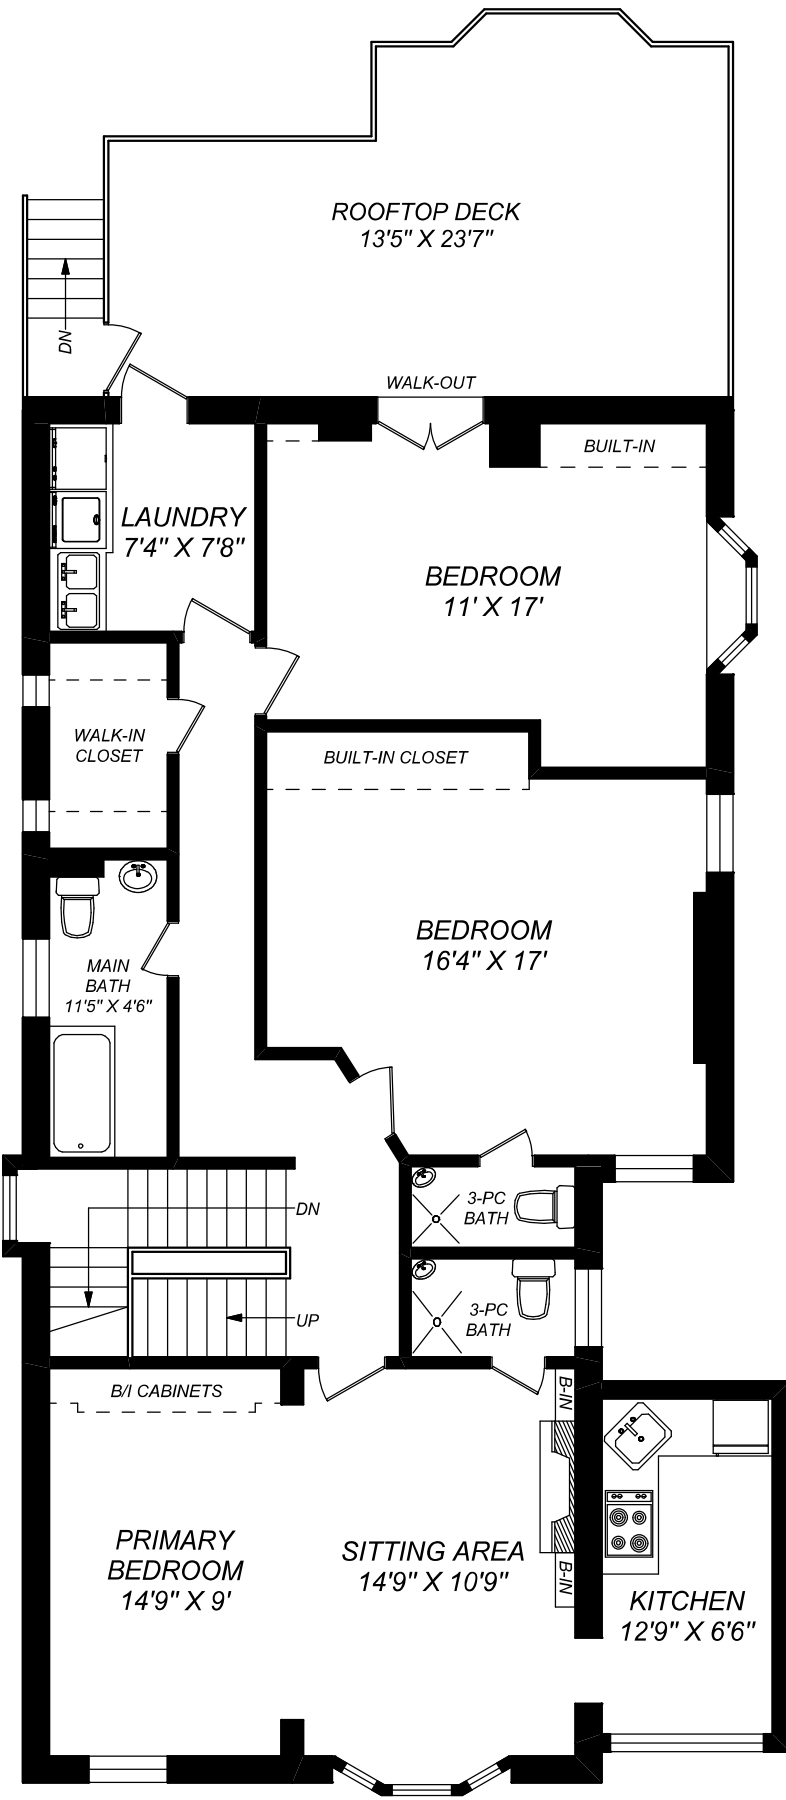

135 MADISON AVENUE

truPlan

416 573 2096

E & O.E.

Floor plan may not be 100% accurate.

135 MADISON AVENUE

SECOND FLOOR
1392 SQUARE FEET
(CEILING HEIGHT : 8'-9")

THIRD FLOOR
1005 SQUARE FEET
(CEILING HEIGHT : 8'-0")

416 573 2096

E & O.E.

Floor plan may not be 100% accurate.