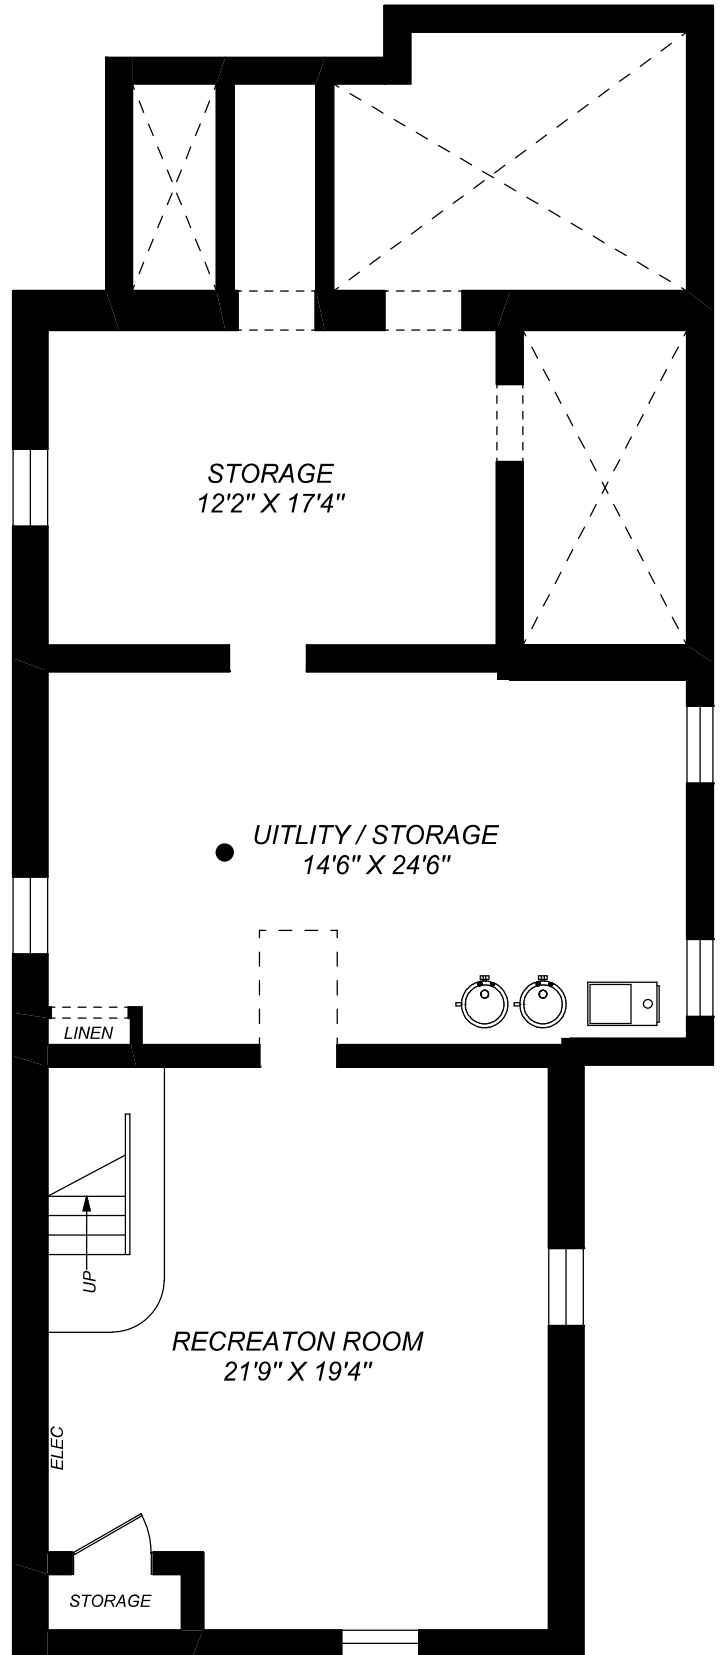

135 MADISON AVENUE

truPlan

416 573 2096

E & O.E.

Floor plan may not be 100% accurate.

135 MADISON AVENUE

SECOND FLOOR
1392 SQUARE FEET
(CEILING HEIGHT : 8'-9")

THIRD FLOOR
1005 SQUARE FEET
(CEILING HEIGHT : 8'-0")

416 573 2096

E & O.E.

Floor plan may not be 100% accurate.