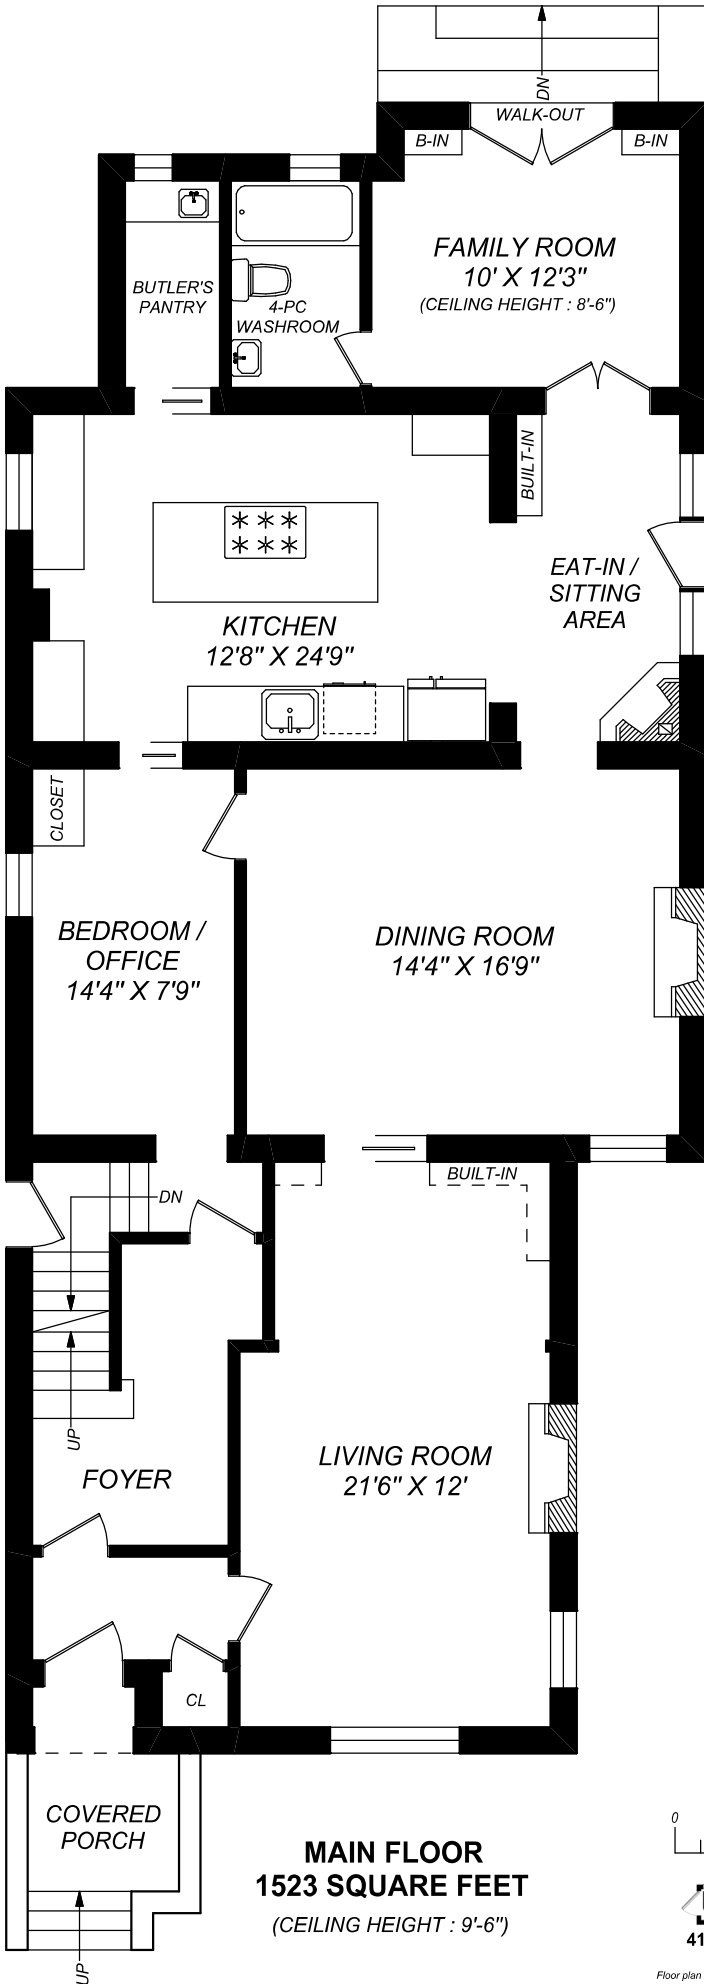

135 MADISON AVENUE

truPlan

416 573 2096

E & O.E.

Floor plan may not be 100% accurate.

135 MADISON AVENUE

SECOND FLOOR
1392 SQUARE FEET
(CEILING HEIGHT : 8'-9")

THIRD FLOOR
1005 SQUARE FEET
(CEILING HEIGHT : 8'-0")

416 573 2096

E & O.E.

Floor plan may not be 100% accurate.