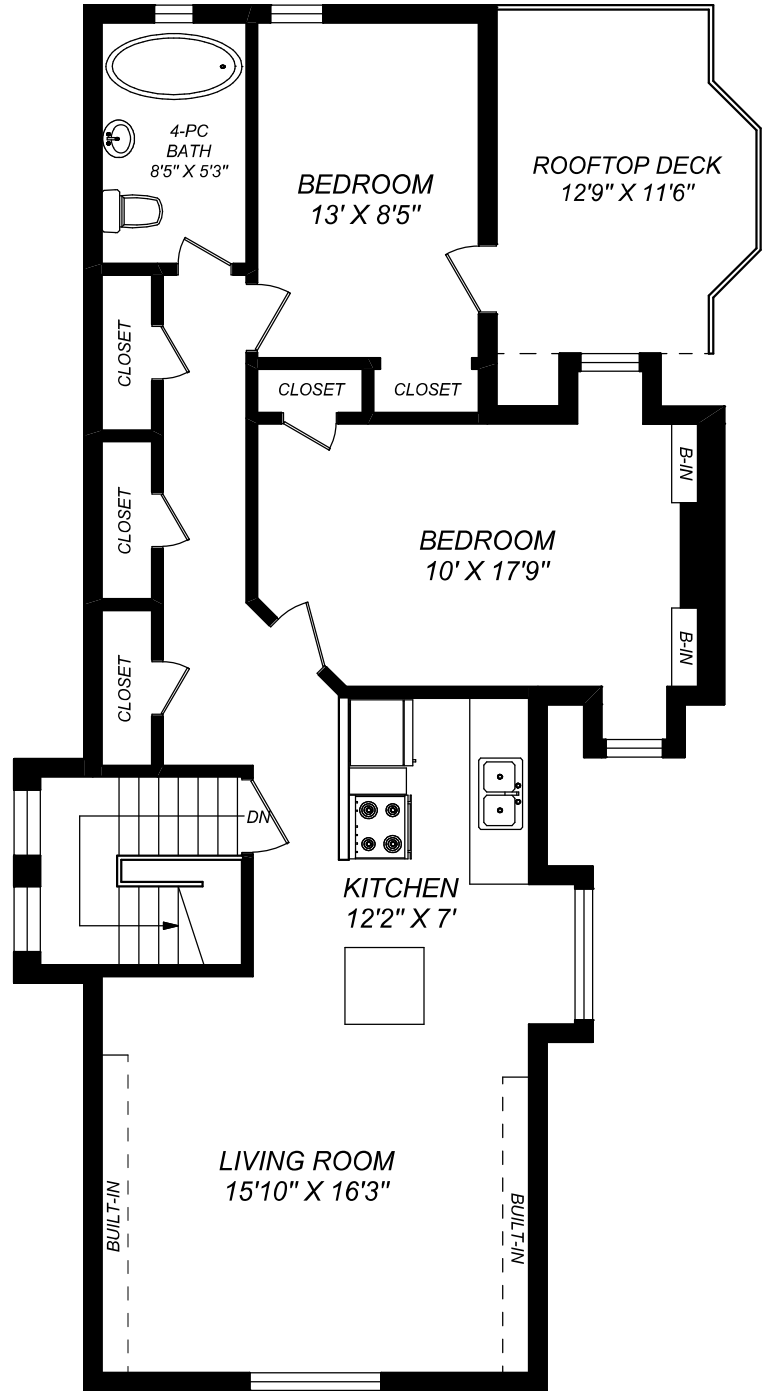

135 MADISON AVENUE

truPlan

416 573 2096

E & O.E.

Floor plan may not be 100% accurate.

135 MADISON AVENUE

SECOND FLOOR
1392 SQUARE FEET
(CEILING HEIGHT : 8'-9")

THIRD FLOOR
1005 SQUARE FEET
(CEILING HEIGHT : 8'-0")

416 573 2096

E & O.E.

Floor plan may not be 100% accurate.